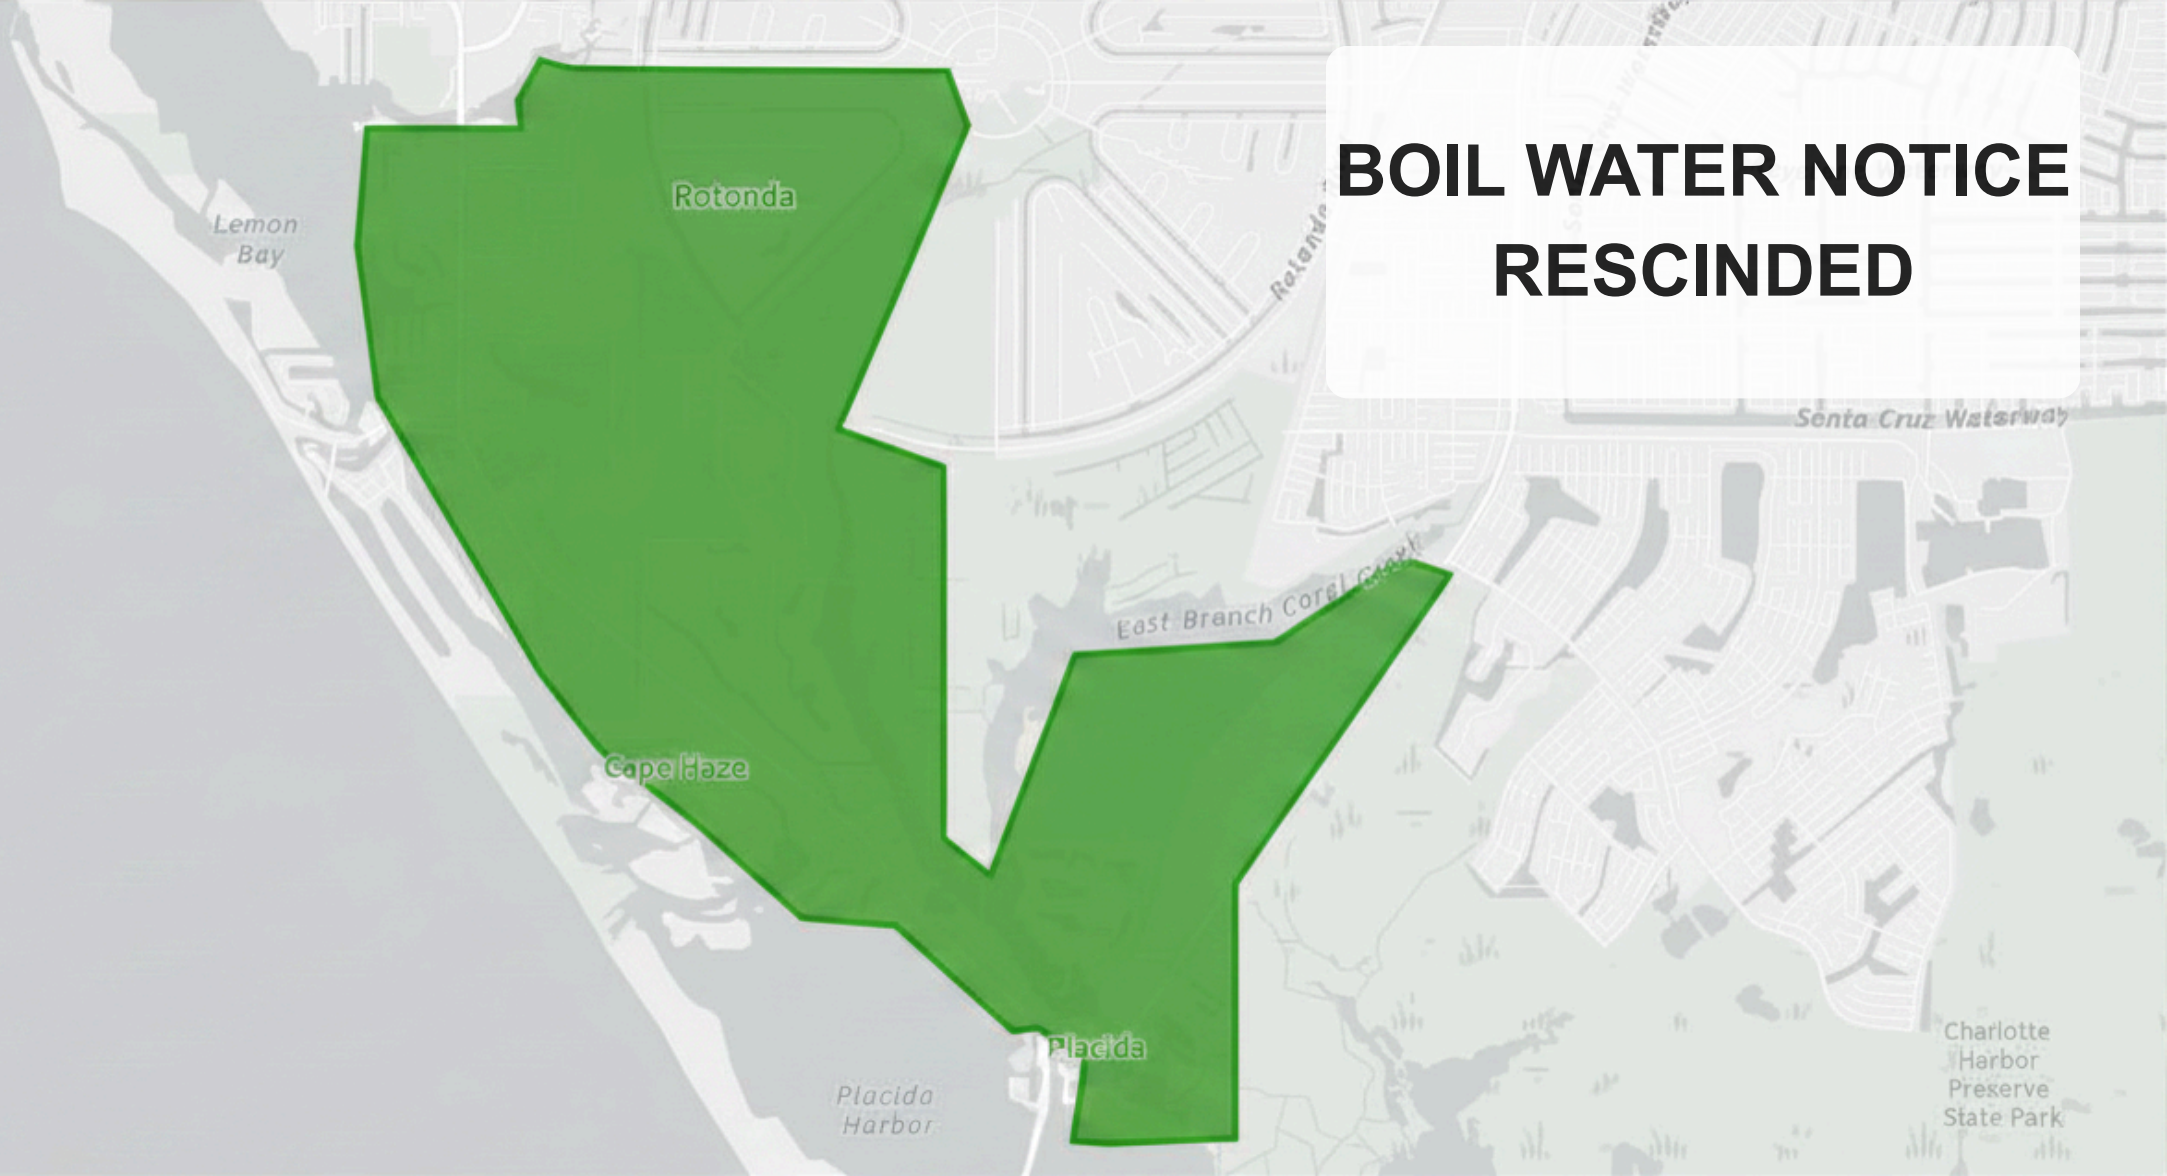

**BOIL WATER NOTICE  
RESCINDED**

Rotonda

Lemon Bay

Cape Haze

Placida

East Branch Coral Creek

Santa Cruz Waterway

Placida Harbor