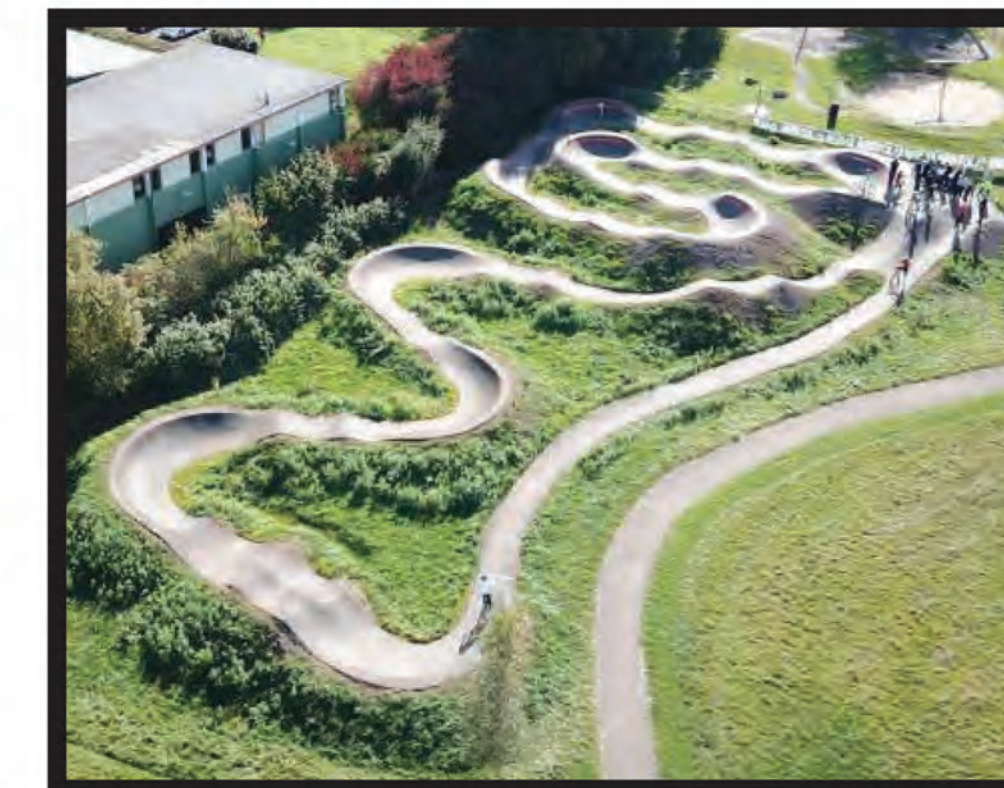

LAKE BETTY PARK CONCEPTUAL MASTER PLAN

PRESENTATION GRAPHIC
PROJECT # 20150323-011
DATE: DECEMBER 2019

AMENITIES

EXERCISE STATION

GAGA BALL PIT

PARK SHELTER

BIKE REPAIR STATION

ACCESSIBLE KAYAK LAUNCH

ROPES COURSE

FISHING PIER AND BOARDWALK

BENCH

TODDLER PLAYSCAPE

NINJA WARRIOR COURSE

EXISTING BASKETBALL COURT

PUMP TRACK

LANDSCAPING

MUHLY GRASS

DWARF FIREBUSH

THRYALLIS

MIMOSA

COCOPLUM

MONDO GRASS

CORDGRASS

LAKE BETTY PARK