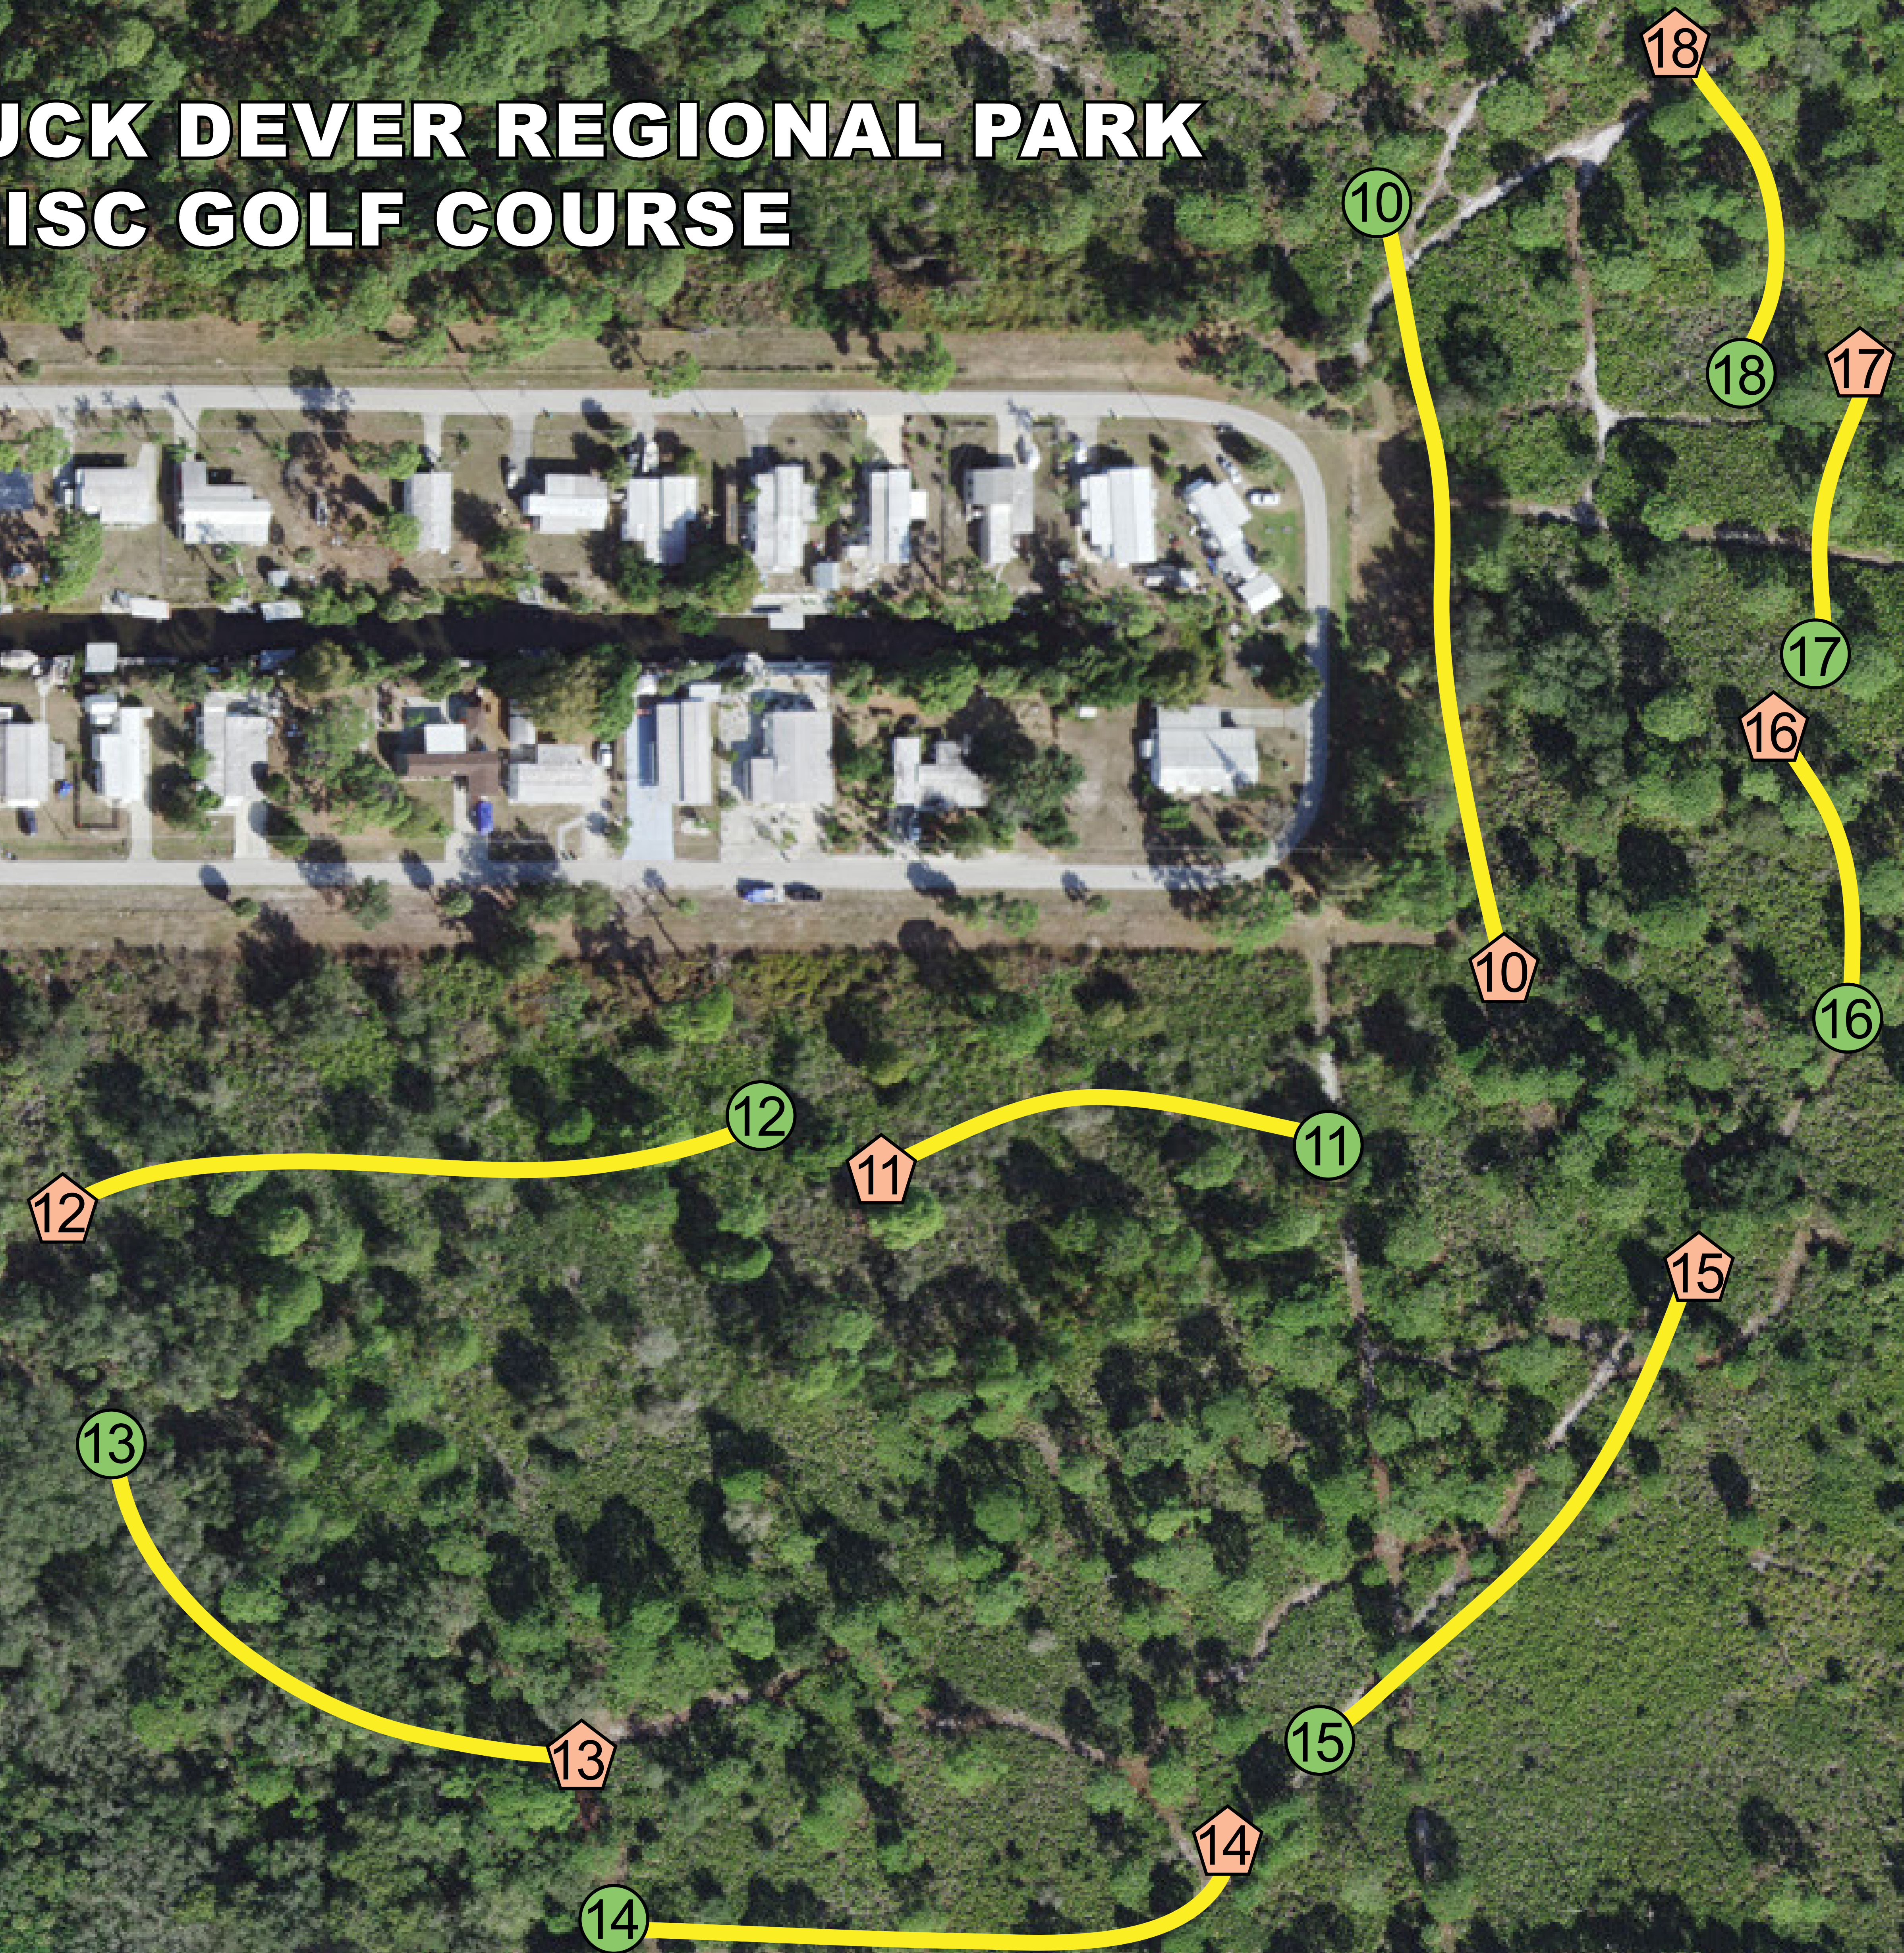

ANN & CHUCK DEVER REGIONAL PARK DISC GOLF COURSE

Hole	Footage
1	285
2	570
3	250
4	230
5	280
6	350
7	300
8	340
9	310

ANN & CHUCK DEVER REGIONAL PARK DISC GOLF COURSE

Hole	Footage
10	470
11	270
12	435
13	385
14	370
15	350
16	190
17	180
18	270