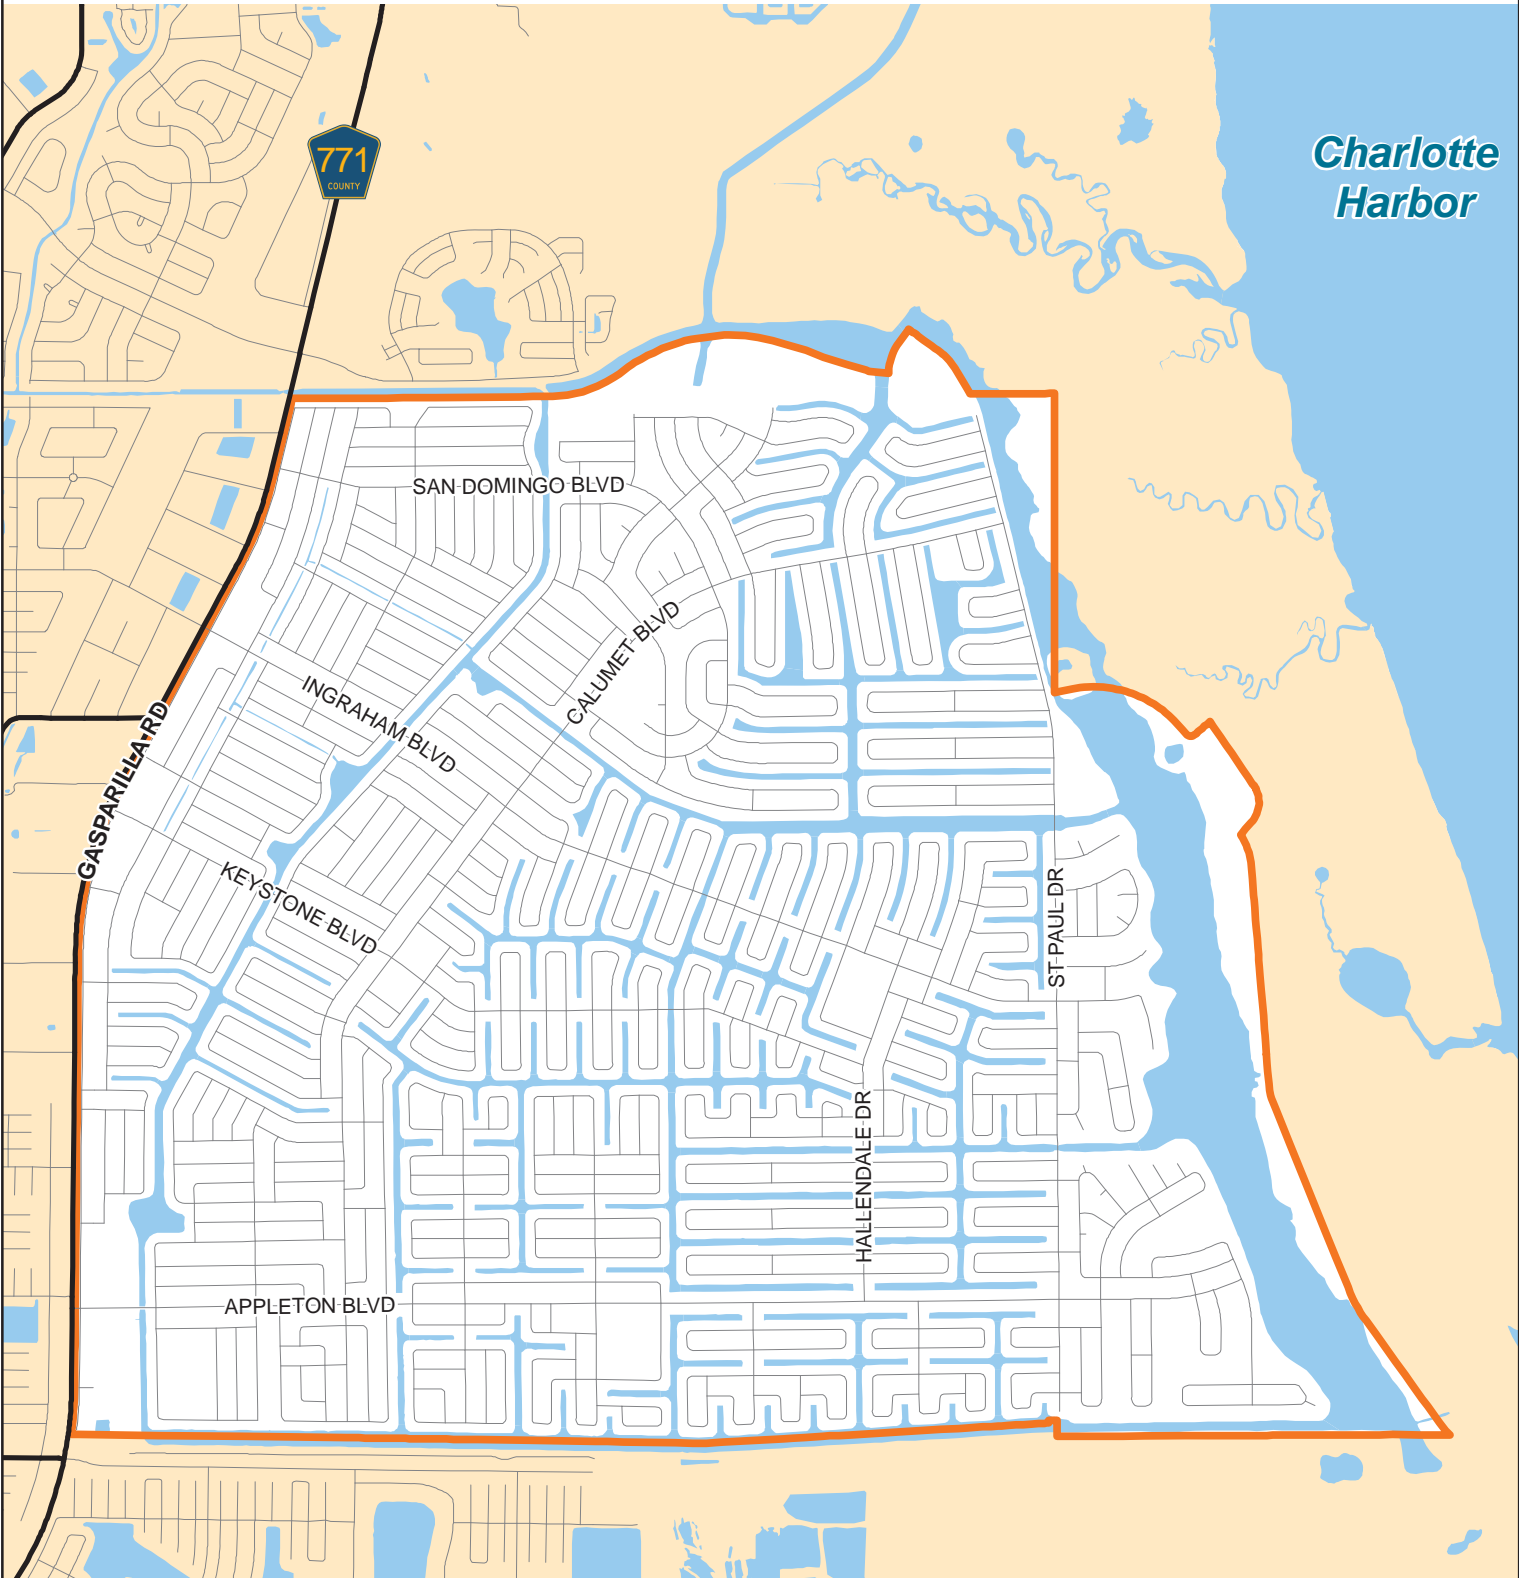

South Gulf Cove Non-Urban S&D MSBU and South Gulf Cove Beautification MSBU

Charlotte Harbor

Stateplane Projection
Datum: NAD83
Units: Feet
Source: Public Works
Metadata available upon request

MSBU Boundary