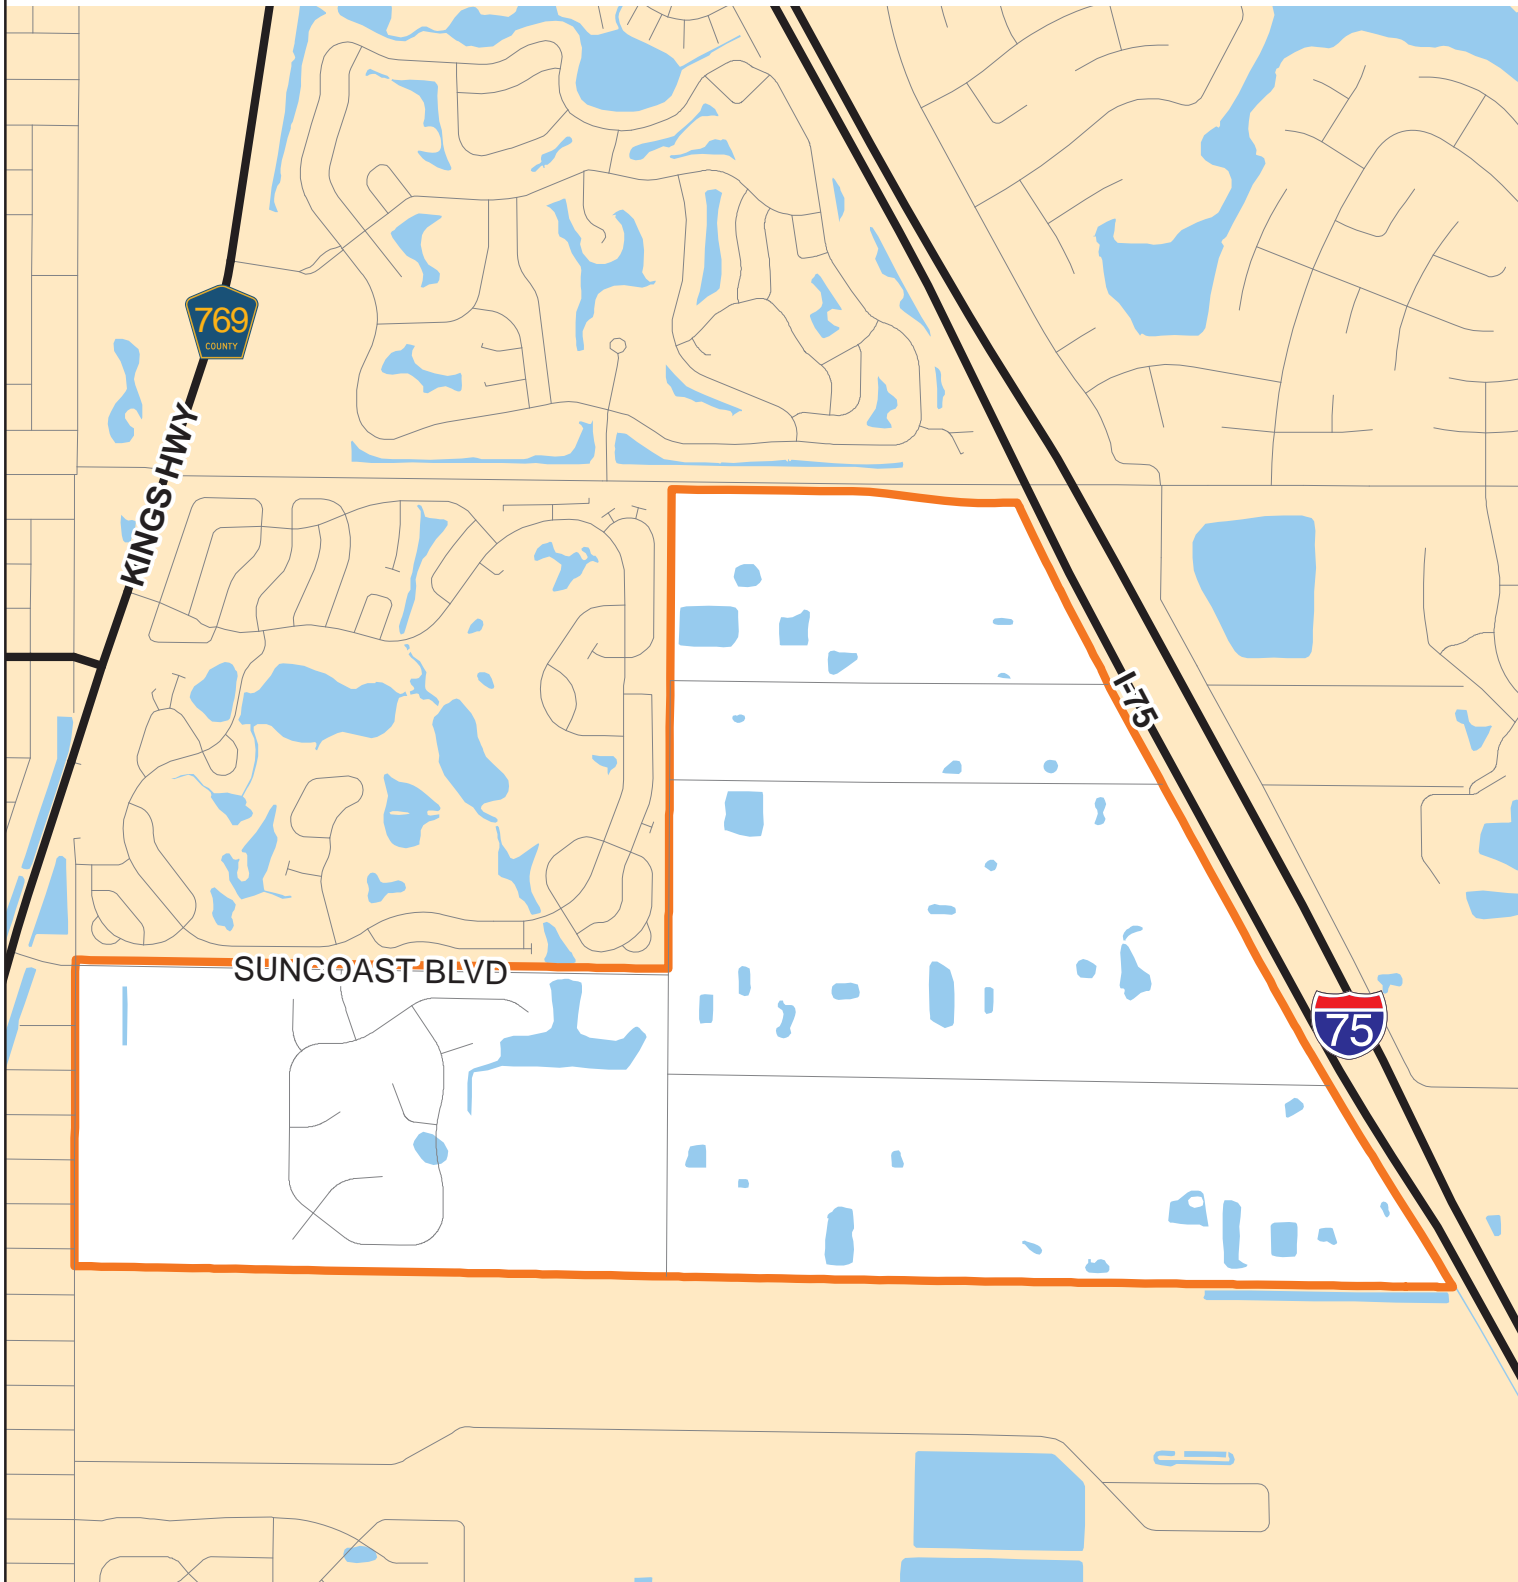

Public Works
Department

Suncoast Boulevard S&D MSBU

Stateplane Projection
Datum: NAD83
Units: Feet
Source: Public Works
Metadata available upon request

MSBU Boundary