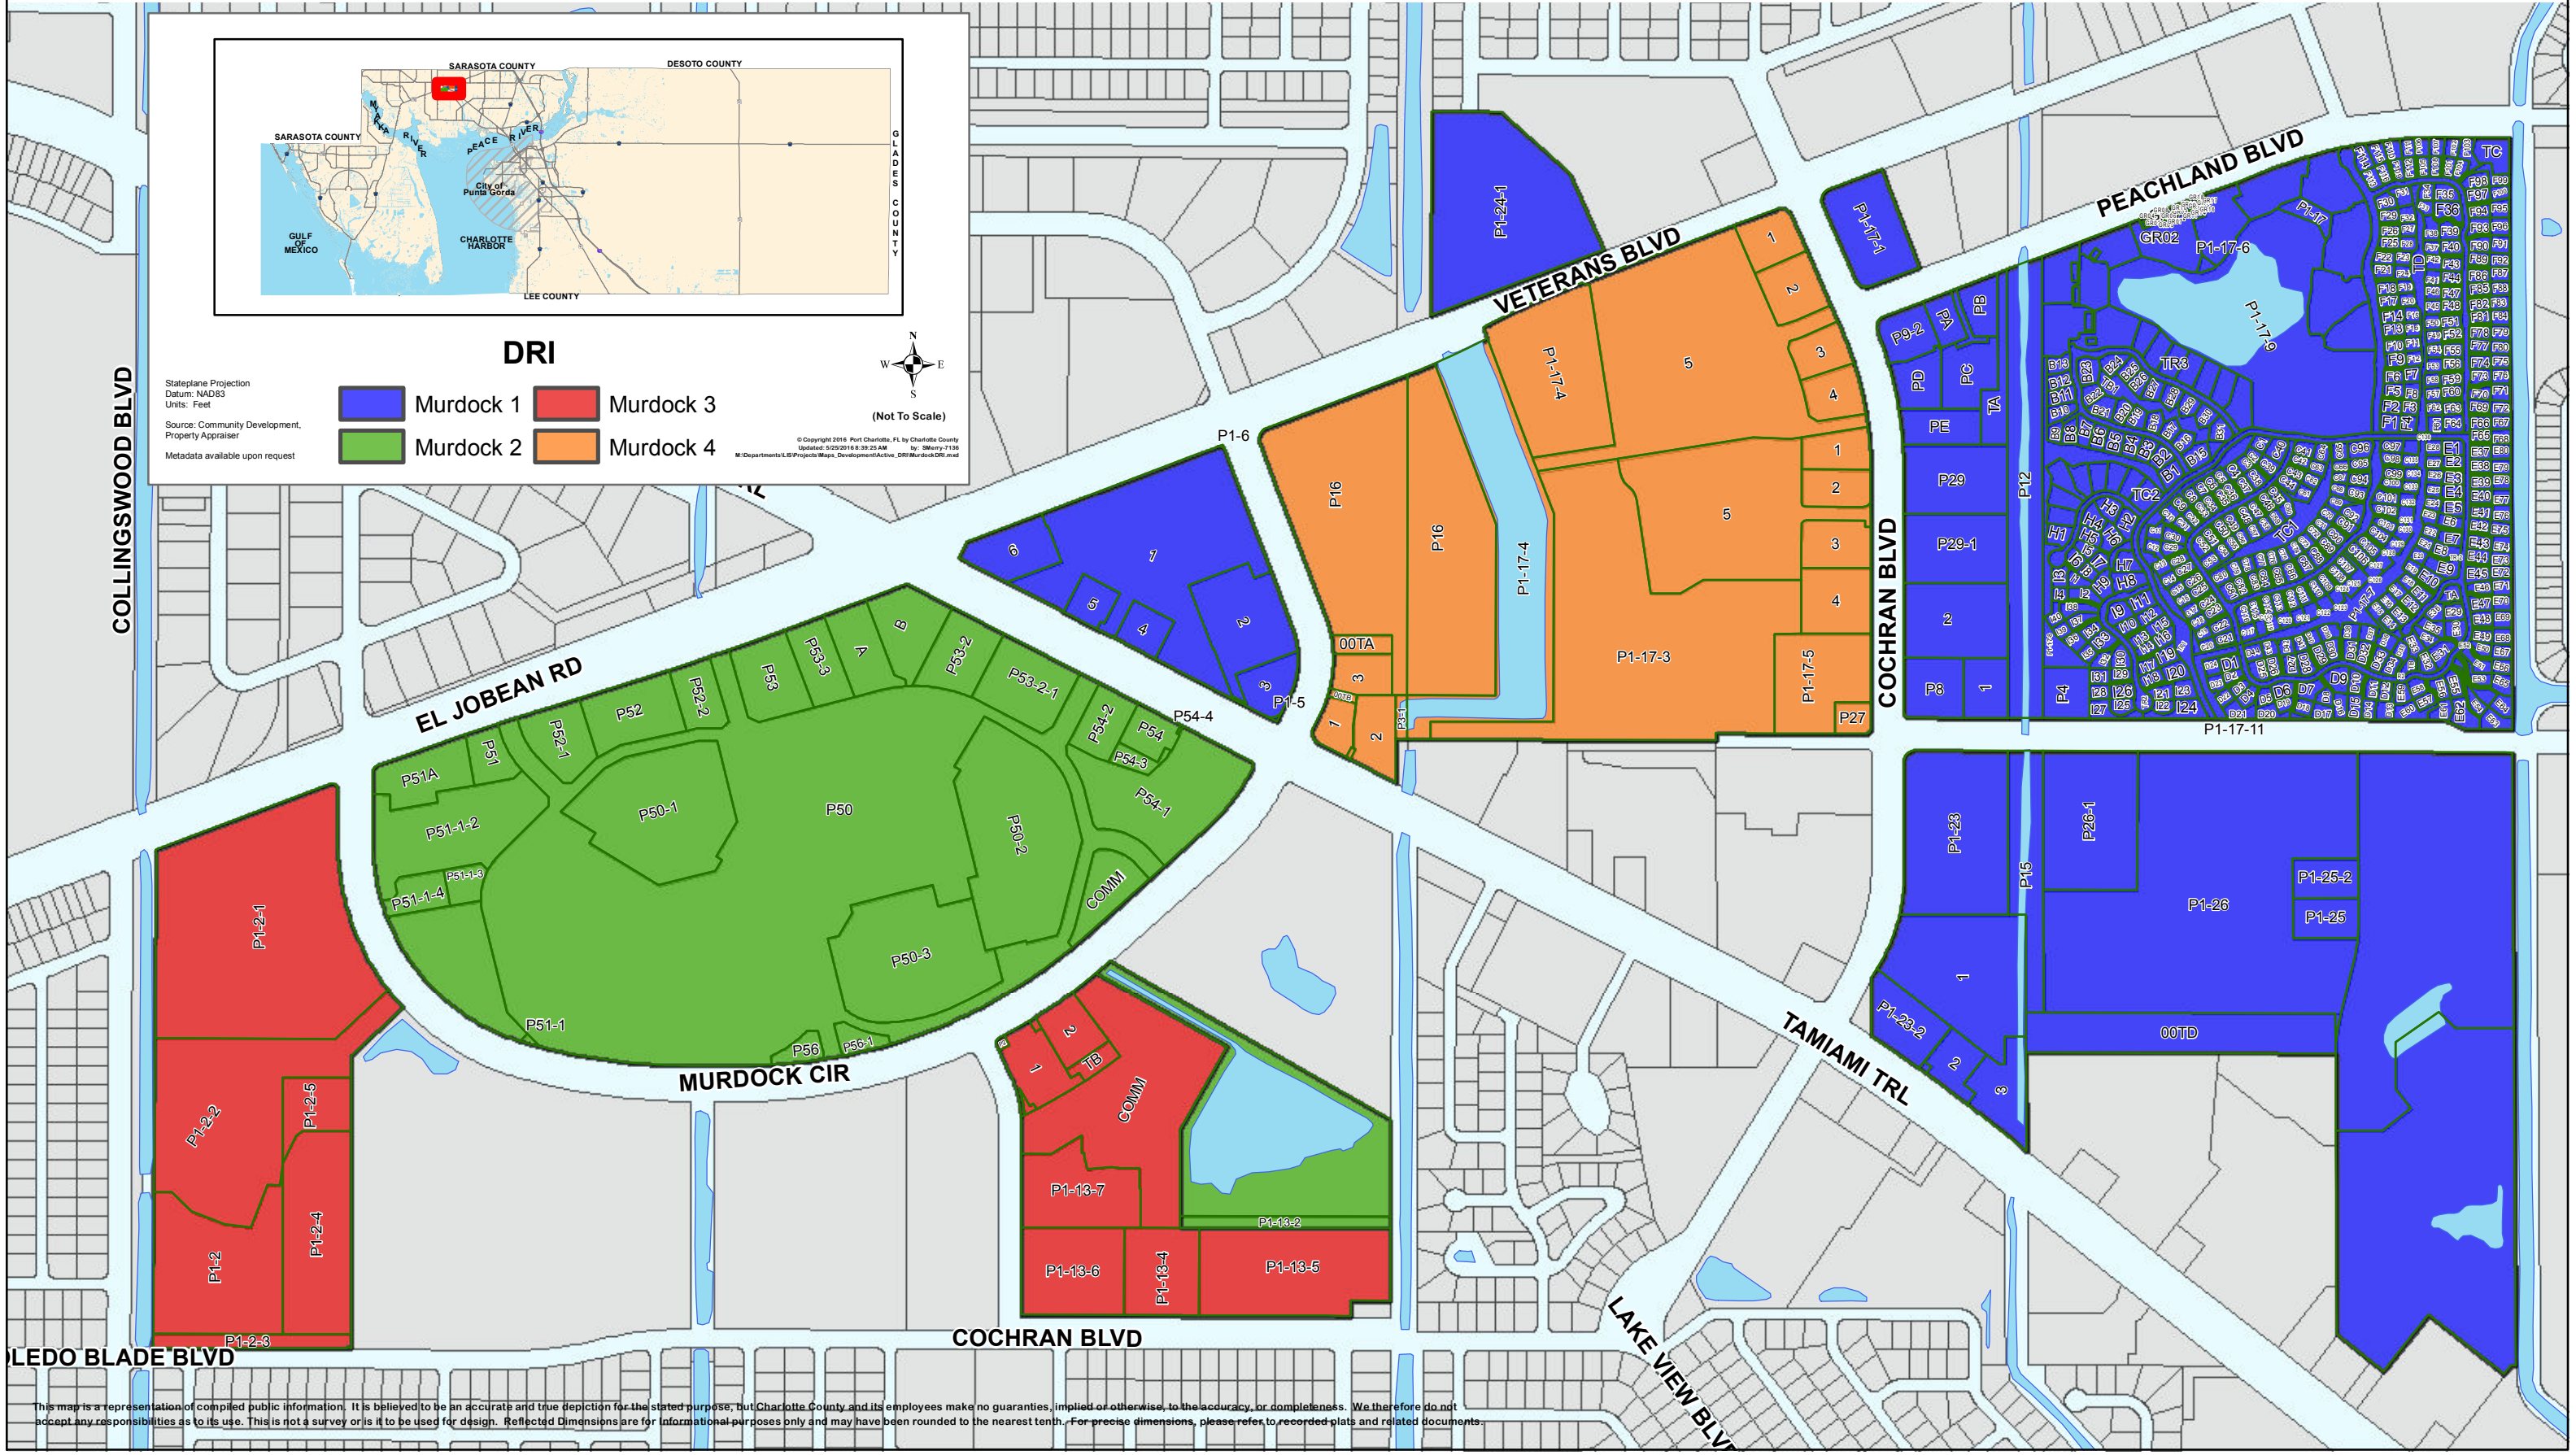

Stateplane Projection
Datum: NAD83
Units: Feet
Source: Community Development, Property Appraiser
Metadata available upon request

(Not To Scale)