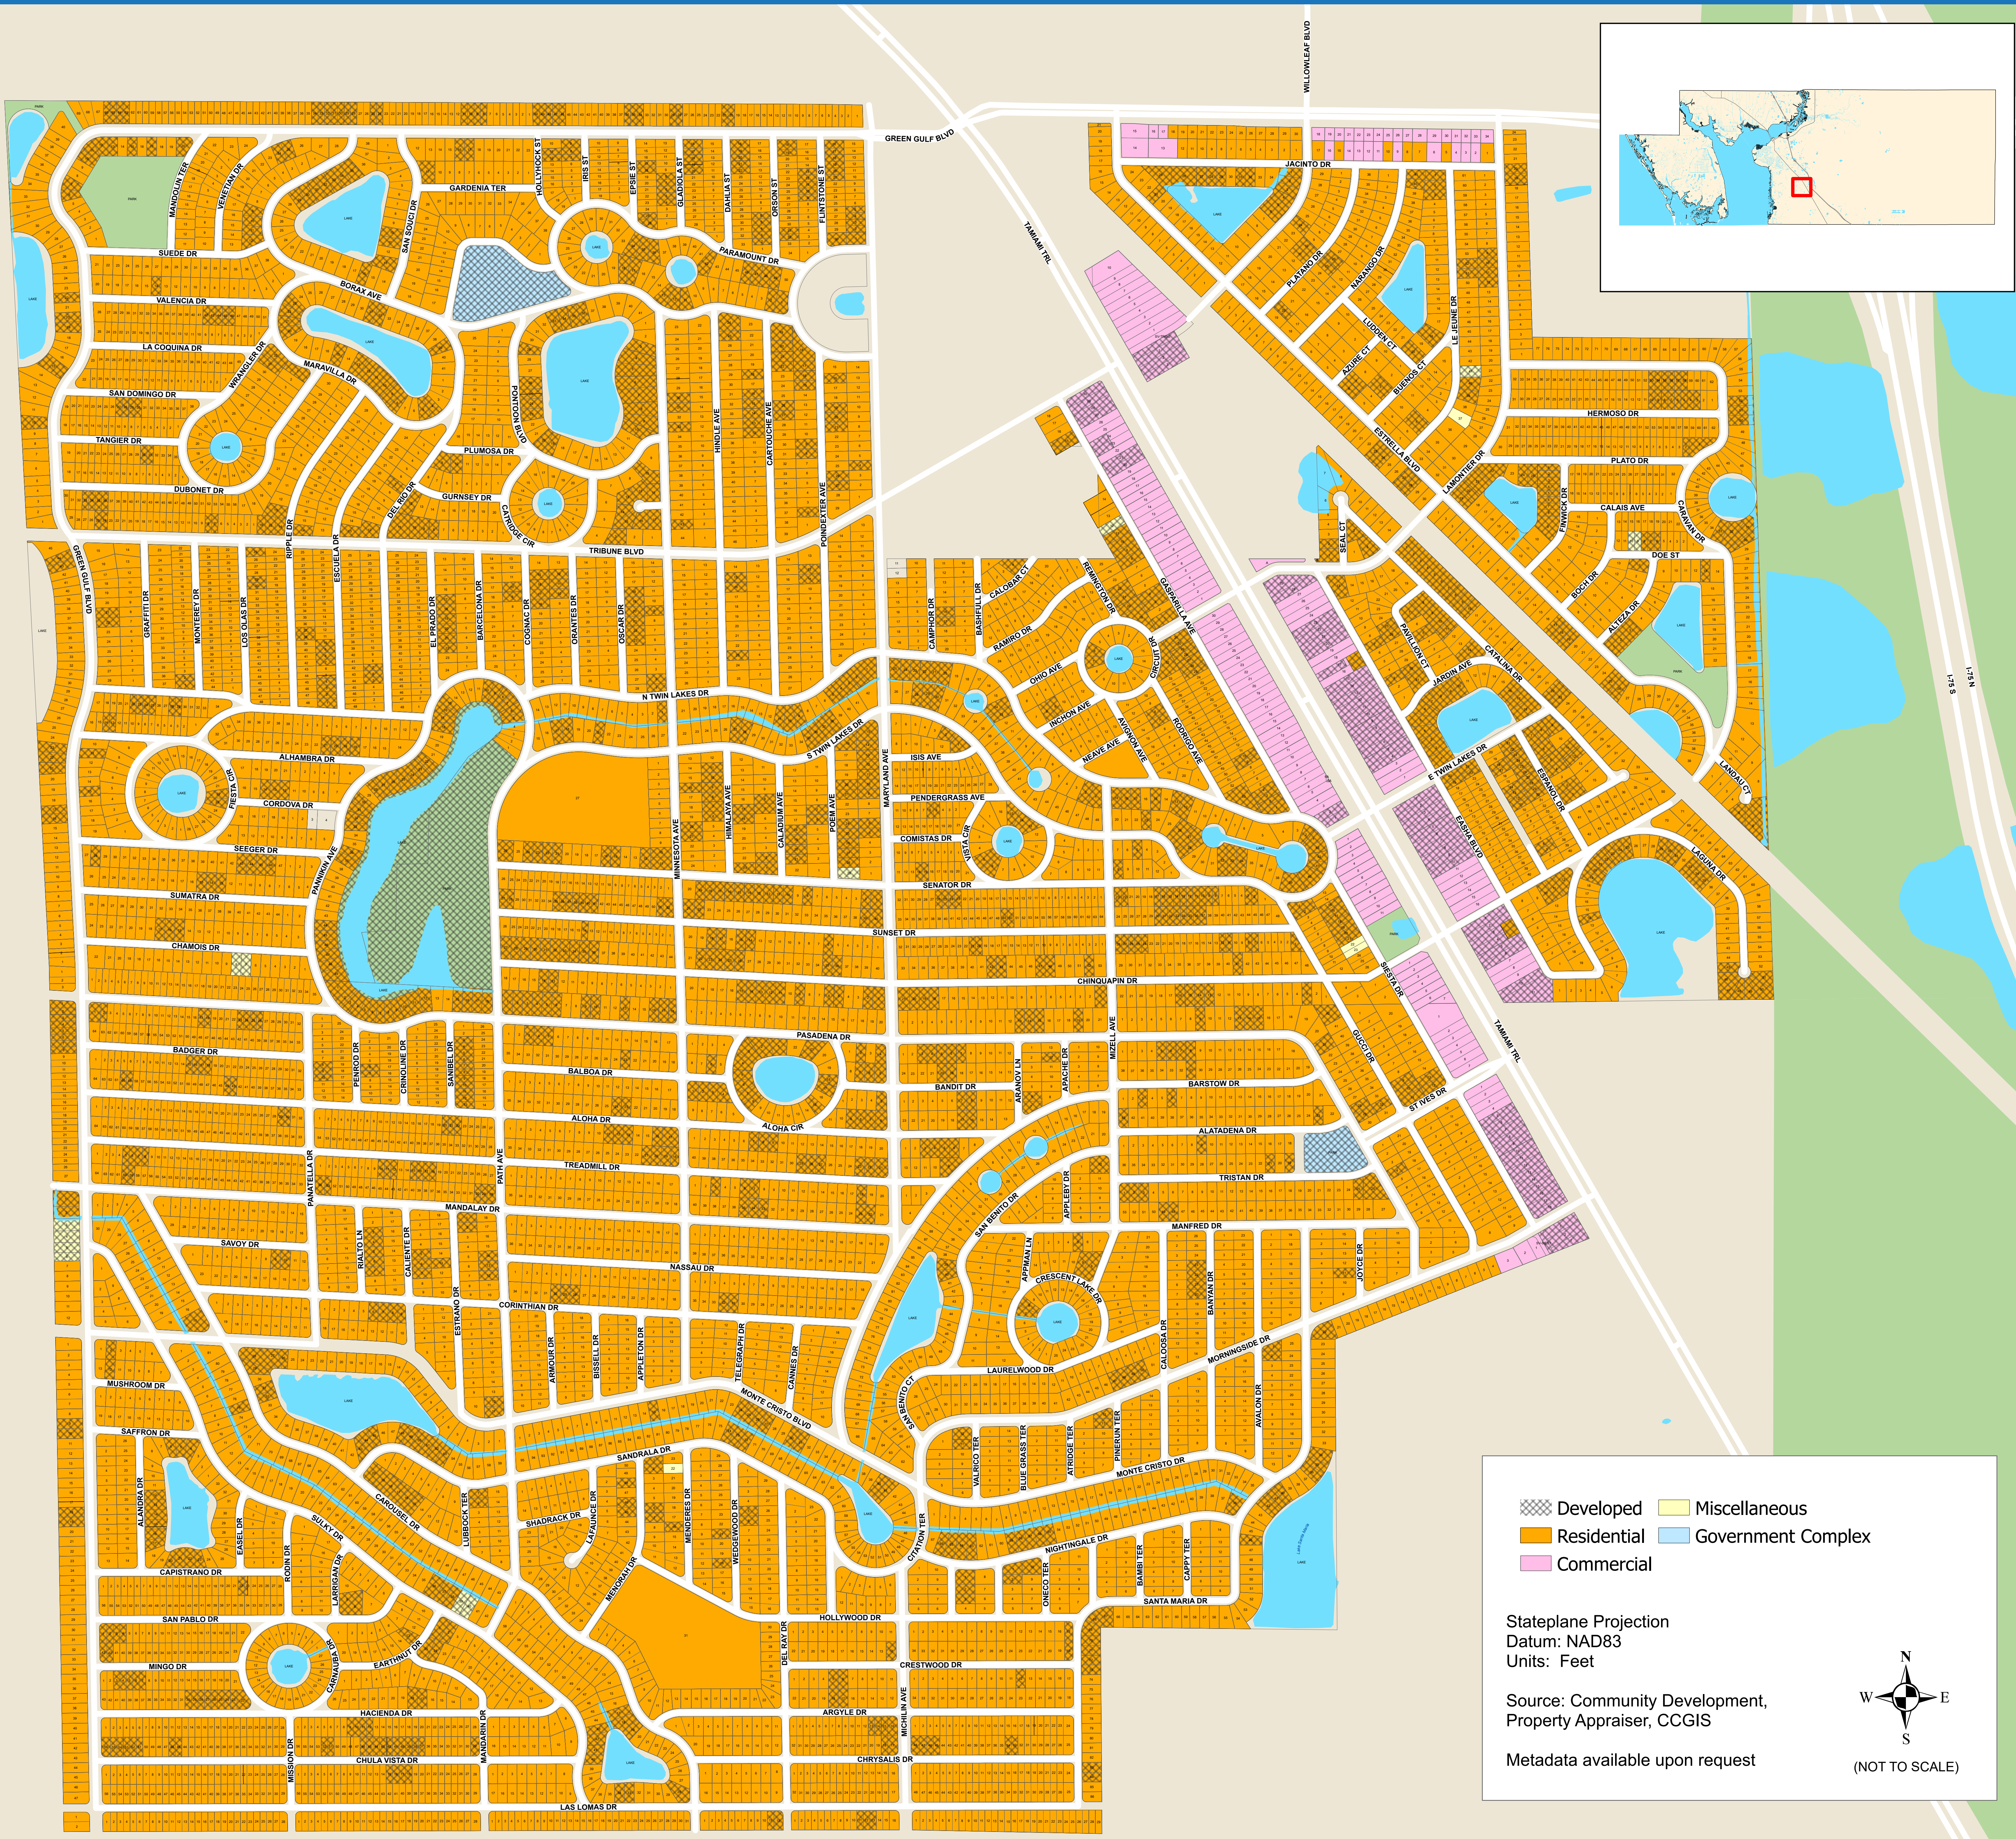

CHARLOTTE COUNTY

Subdivision of Tropical Gulf Acres

Developed
 Miscellaneous
 Government Complex

Residential
 Commercial

Stateplane Projection
 Datum: NAD83
 Units: Feet

Source: Community Development,
 Property Appraiser, CCGIS

Metadata available upon request

(NOT TO SCALE)

This map is a representation of compiled public information. It is believed to be an accurate and true depiction for the stated purpose, but Charlotte County and its employees make no guaranties, implied or otherwise, to the accuracy, or completeness. We therefore do not accept any responsibilities as to its use. This is not a survey or is it to be used for design. Reflected Dimensions are for informational purposes only and may have been rounded to the nearest tenth. For precise dimensions, please refer to recorded plats and related documents.