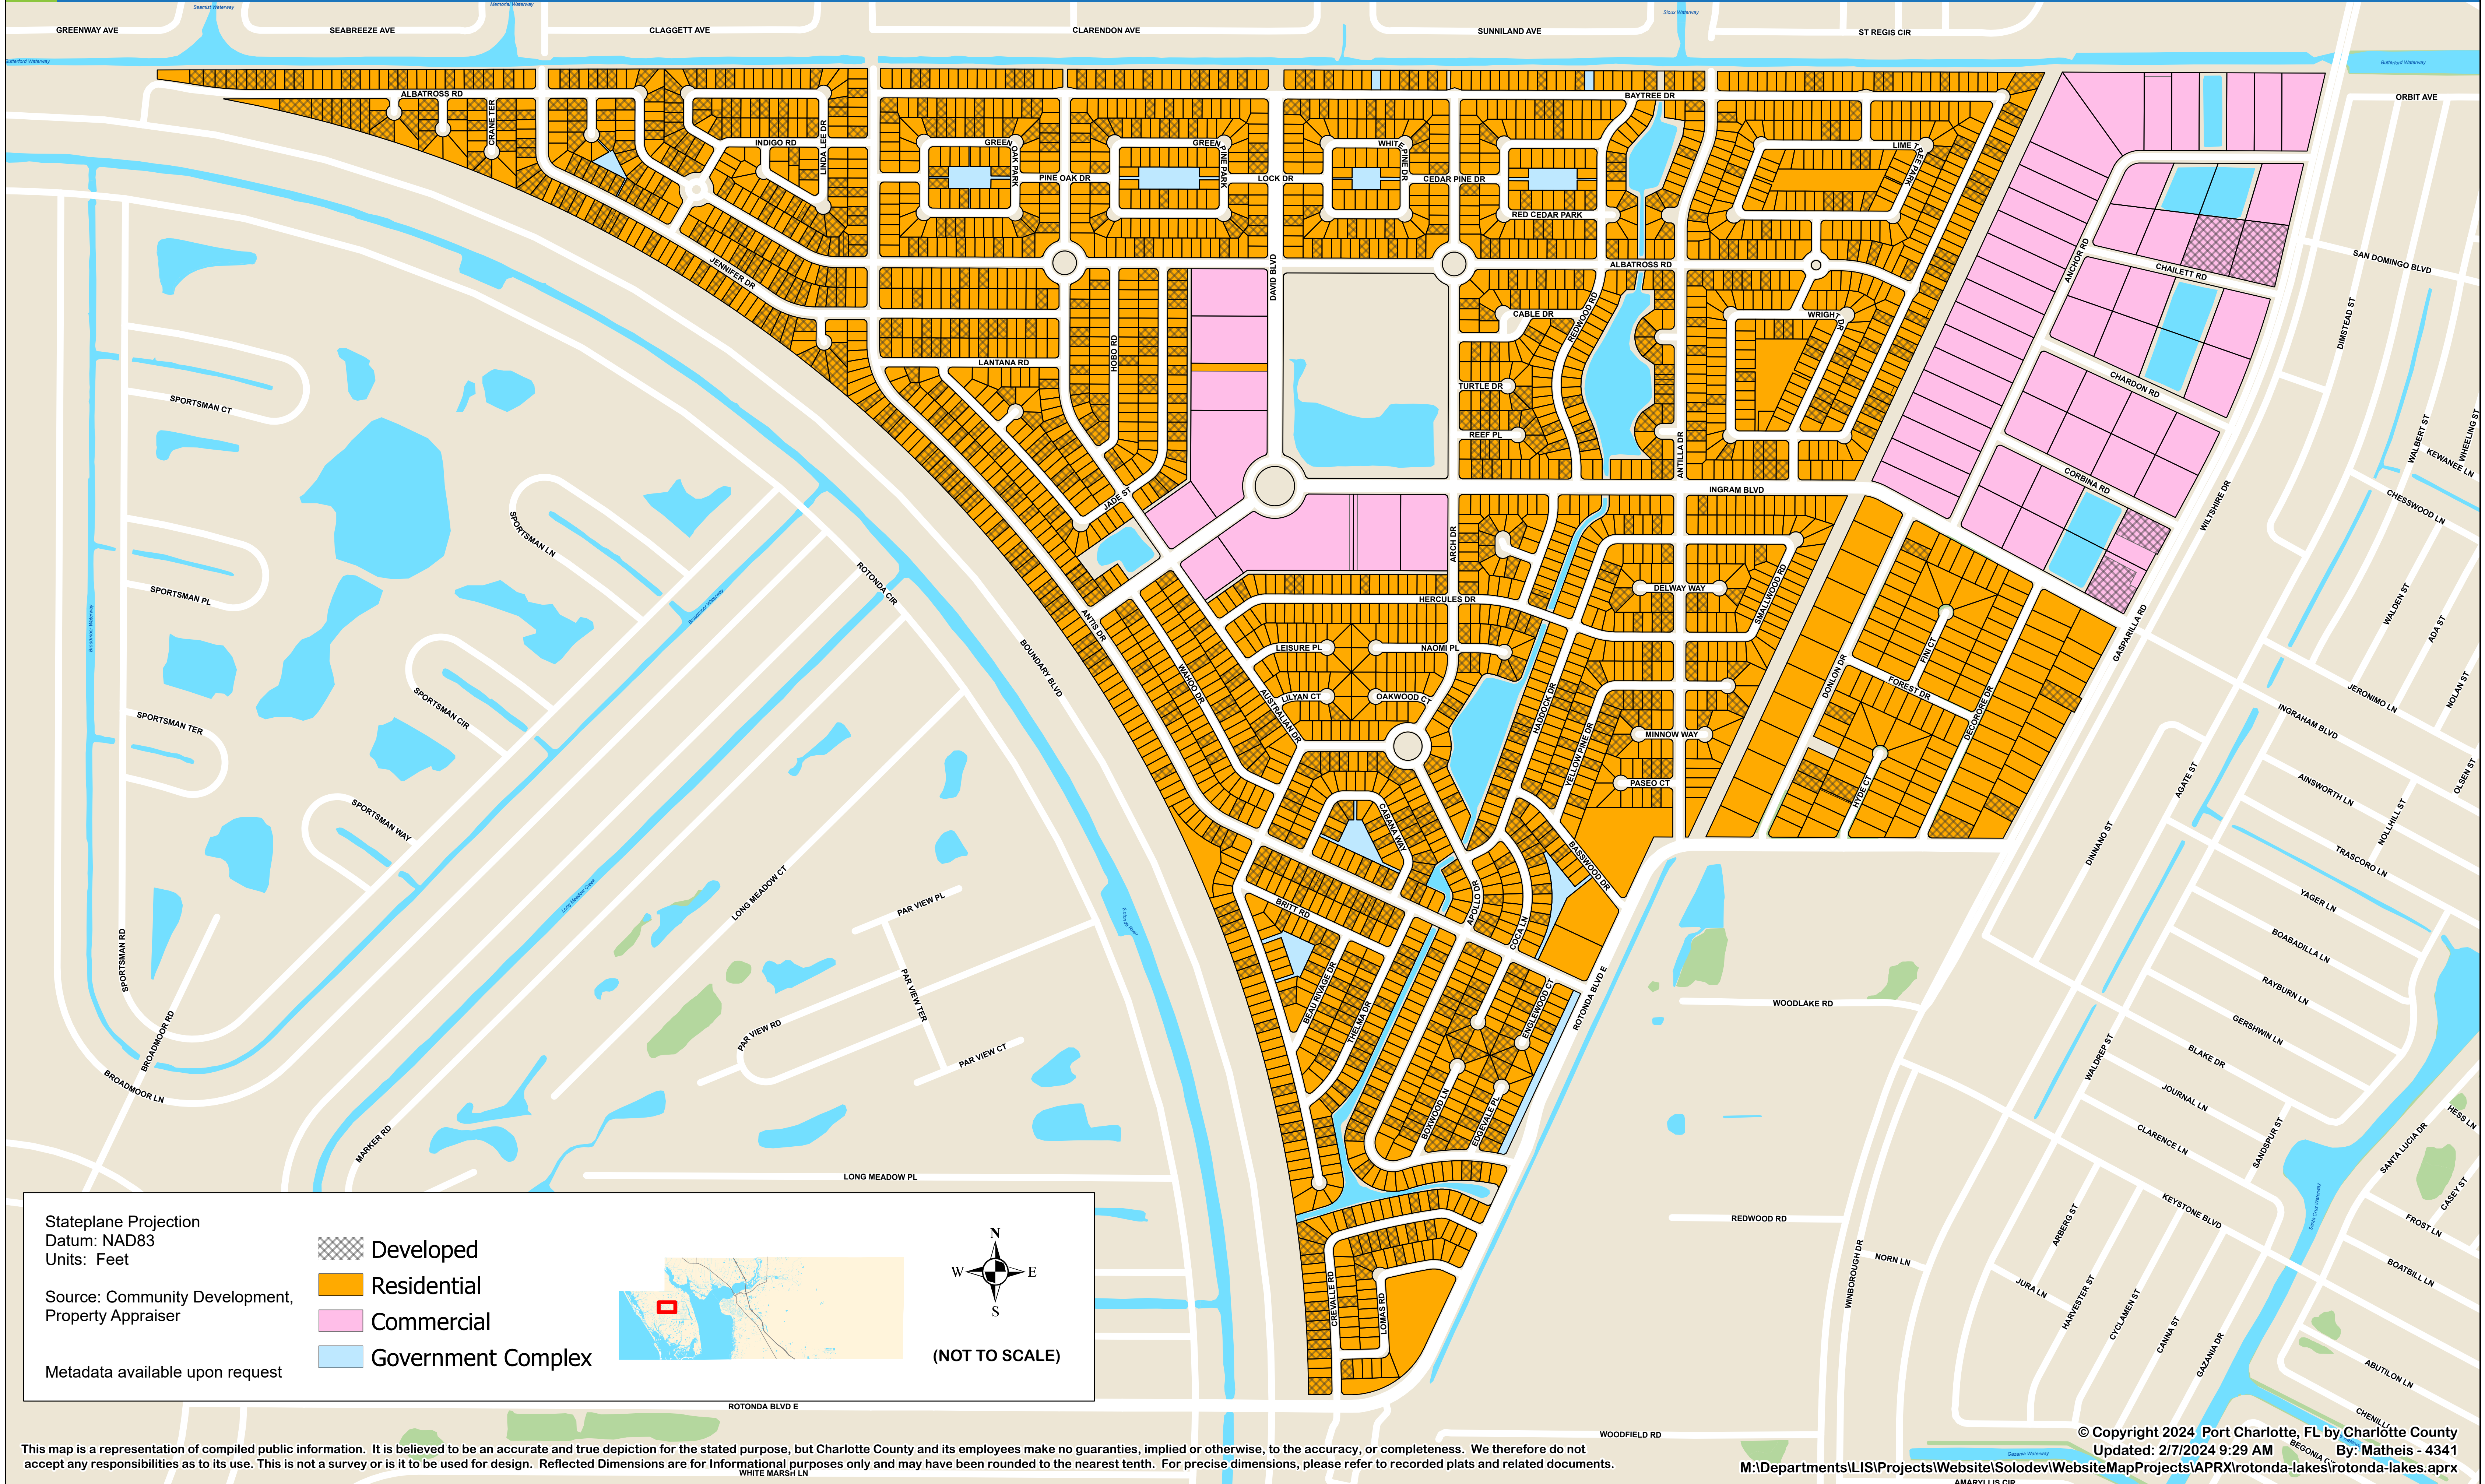

# CHARLOTTE COUNTY

## Subdivision of Rotonda Lakes

Stateplane Projection  
Datum: NAD83  
Units: Feet

Source: Community Development,  
Property Appraiser

Metadata available upon request

- Developed
- Residential
- Commercial
- Government Complex

(NOT TO SCALE)

This map is a representation of compiled public information. It is believed to be an accurate and true depiction for the stated purpose, but Charlotte County and its employees make no guaranties, implied or otherwise, to the accuracy, or completeness. We therefore do not accept any responsibilities as to its use. This is not a survey or is it to be used for design. Reflected Dimensions are for Informational purposes only and may have been rounded to the nearest tenth. For precise dimensions, please refer to recorded plats and related documents.