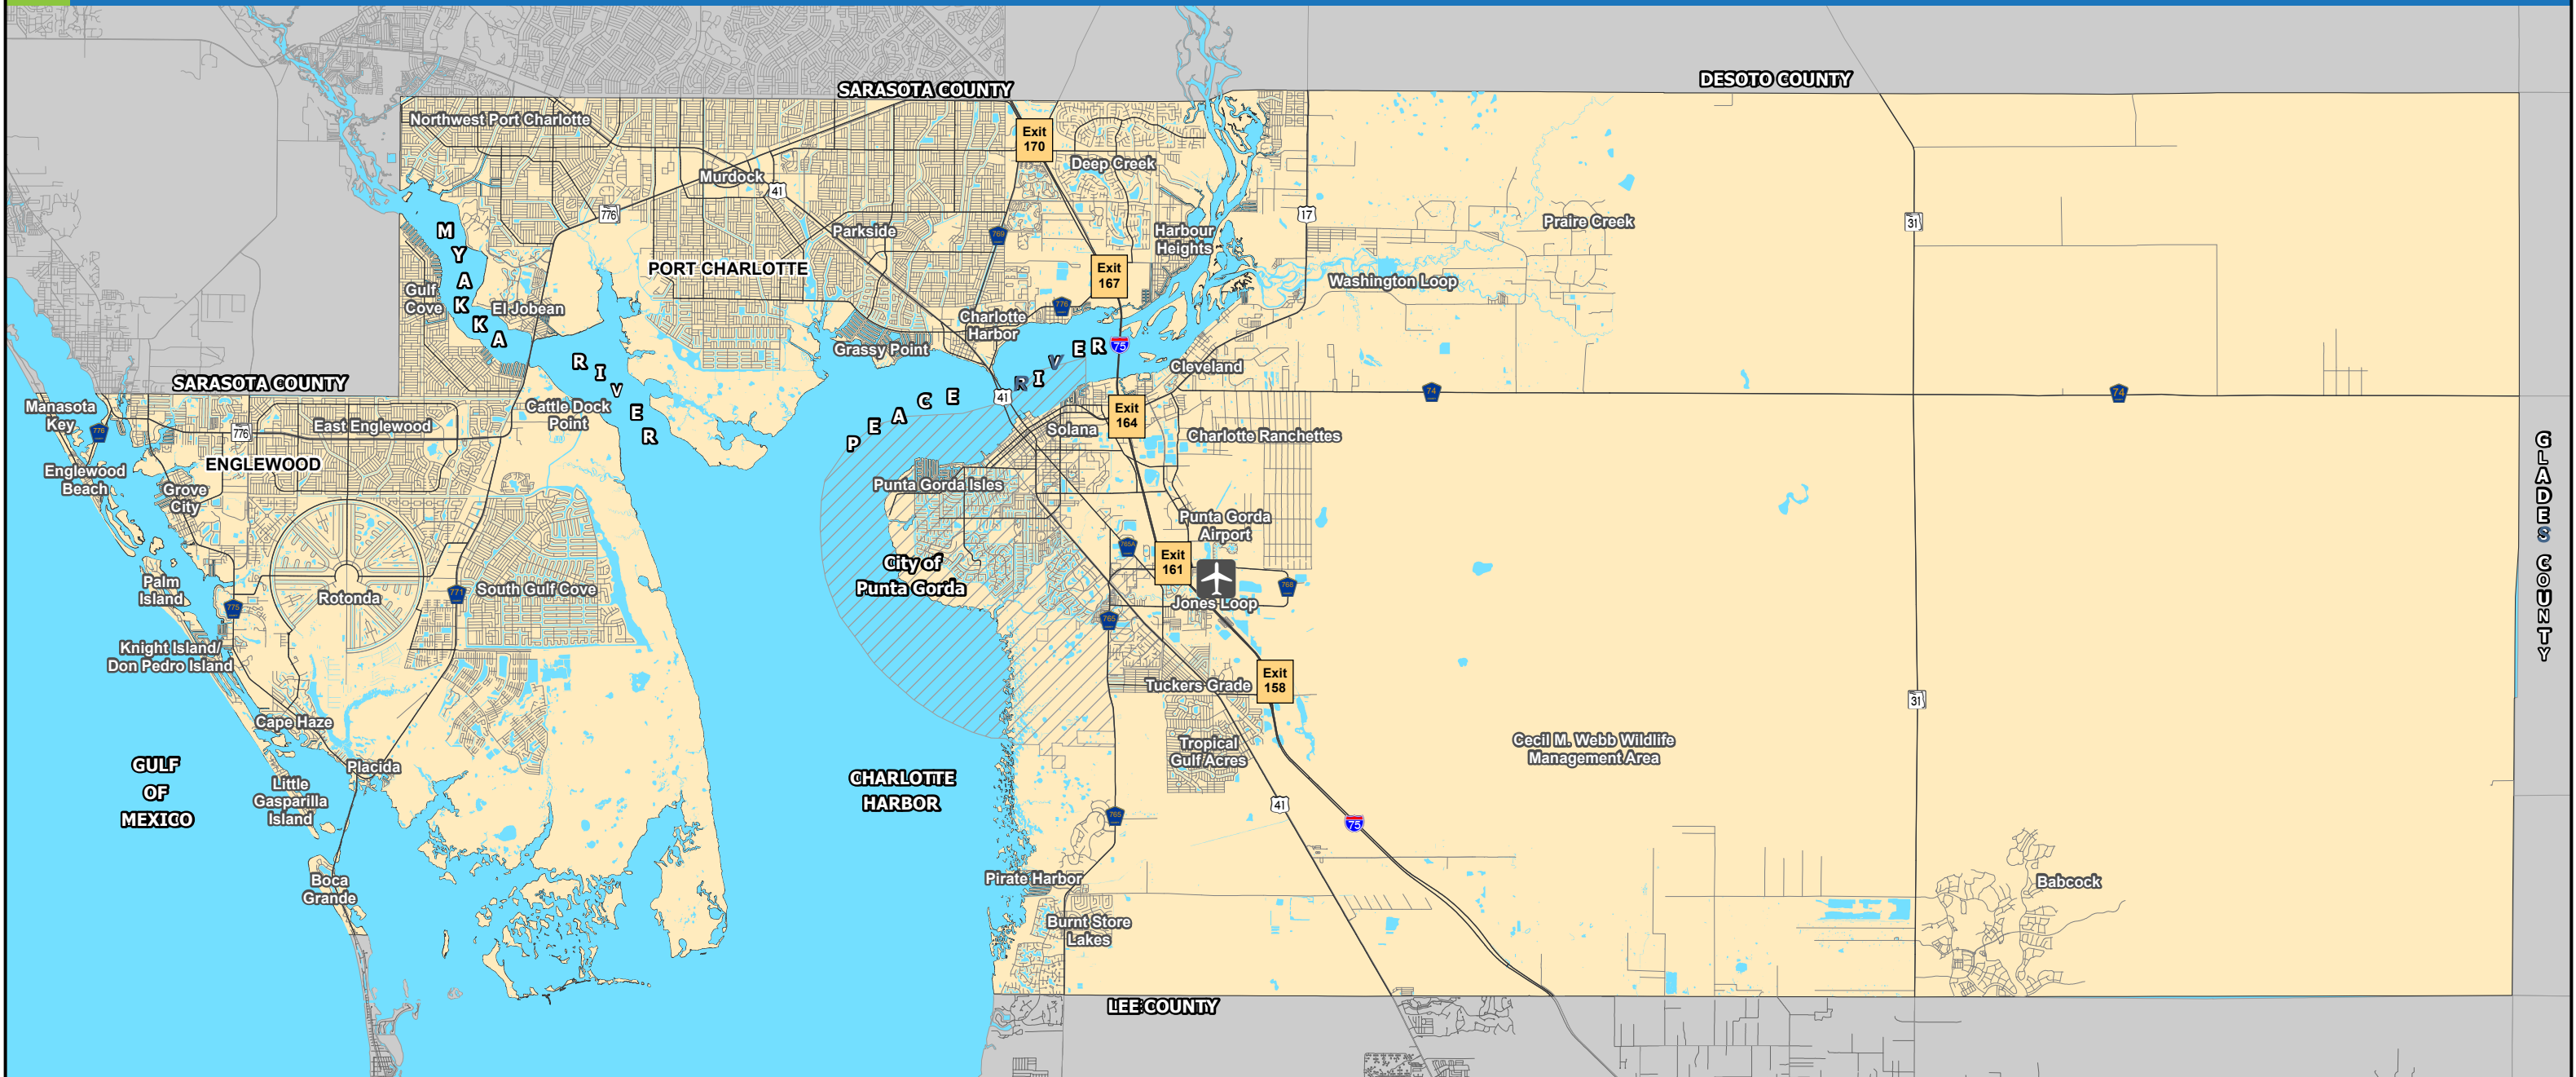

CHARLOTTE COUNTY

Place Names

Stateplane Projection
Datum: NAD83
Units: Feet
Source: Community Development,
Metadata available upon request