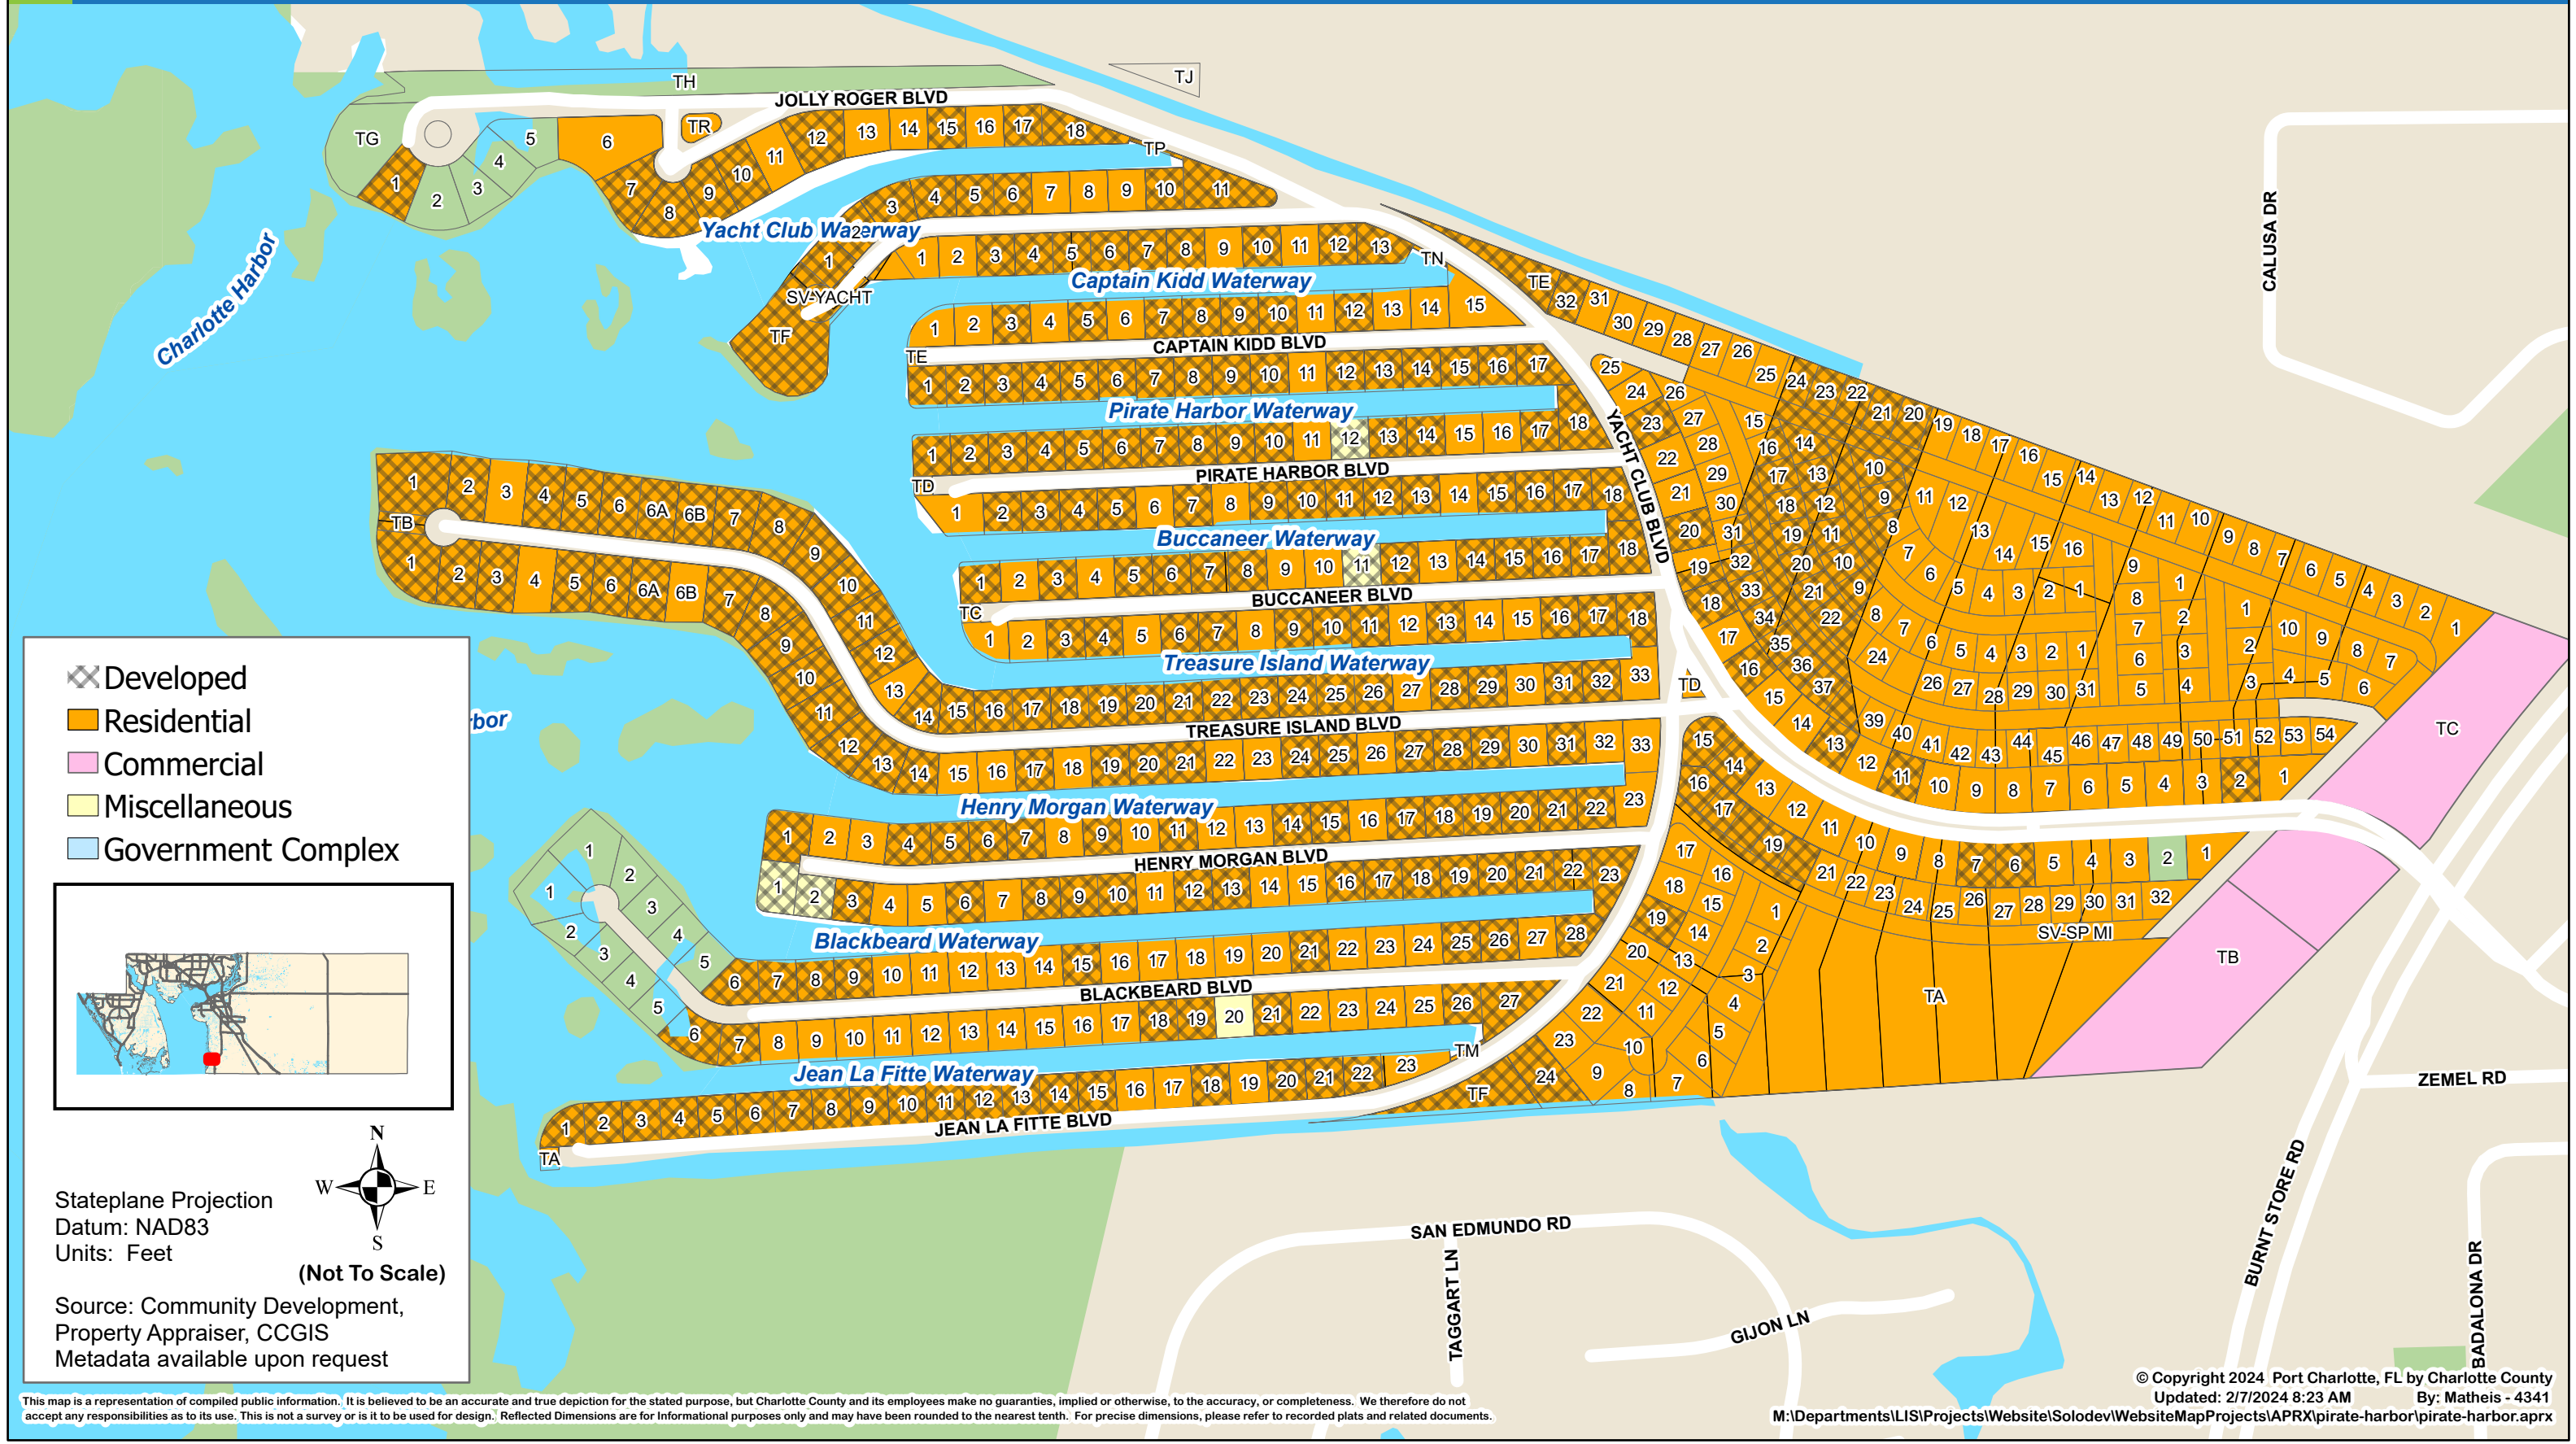

CHARLOTTE COUNTY

Subdivision of Pirate Harbor

- ⊠ Developed
- Residential
- Commercial
- Miscellaneous
- Government Complex

Stateplane Projection
Datum: NAD83
Units: Feet
Source: Community Development,
Property Appraiser, CCGIS
Metadata available upon request

This map is a representation of compiled public information. It is believed to be an accurate and true depiction for the stated purpose, but Charlotte County and its employees make no guaranties, implied or otherwise, to the accuracy, or completeness. We therefore do not accept any responsibilities as to its use. This is not a survey or is it to be used for design. Reflected Dimensions are for informational purposes only and may have been rounded to the nearest tenth. For precise dimensions, please refer to recorded plats and related documents.