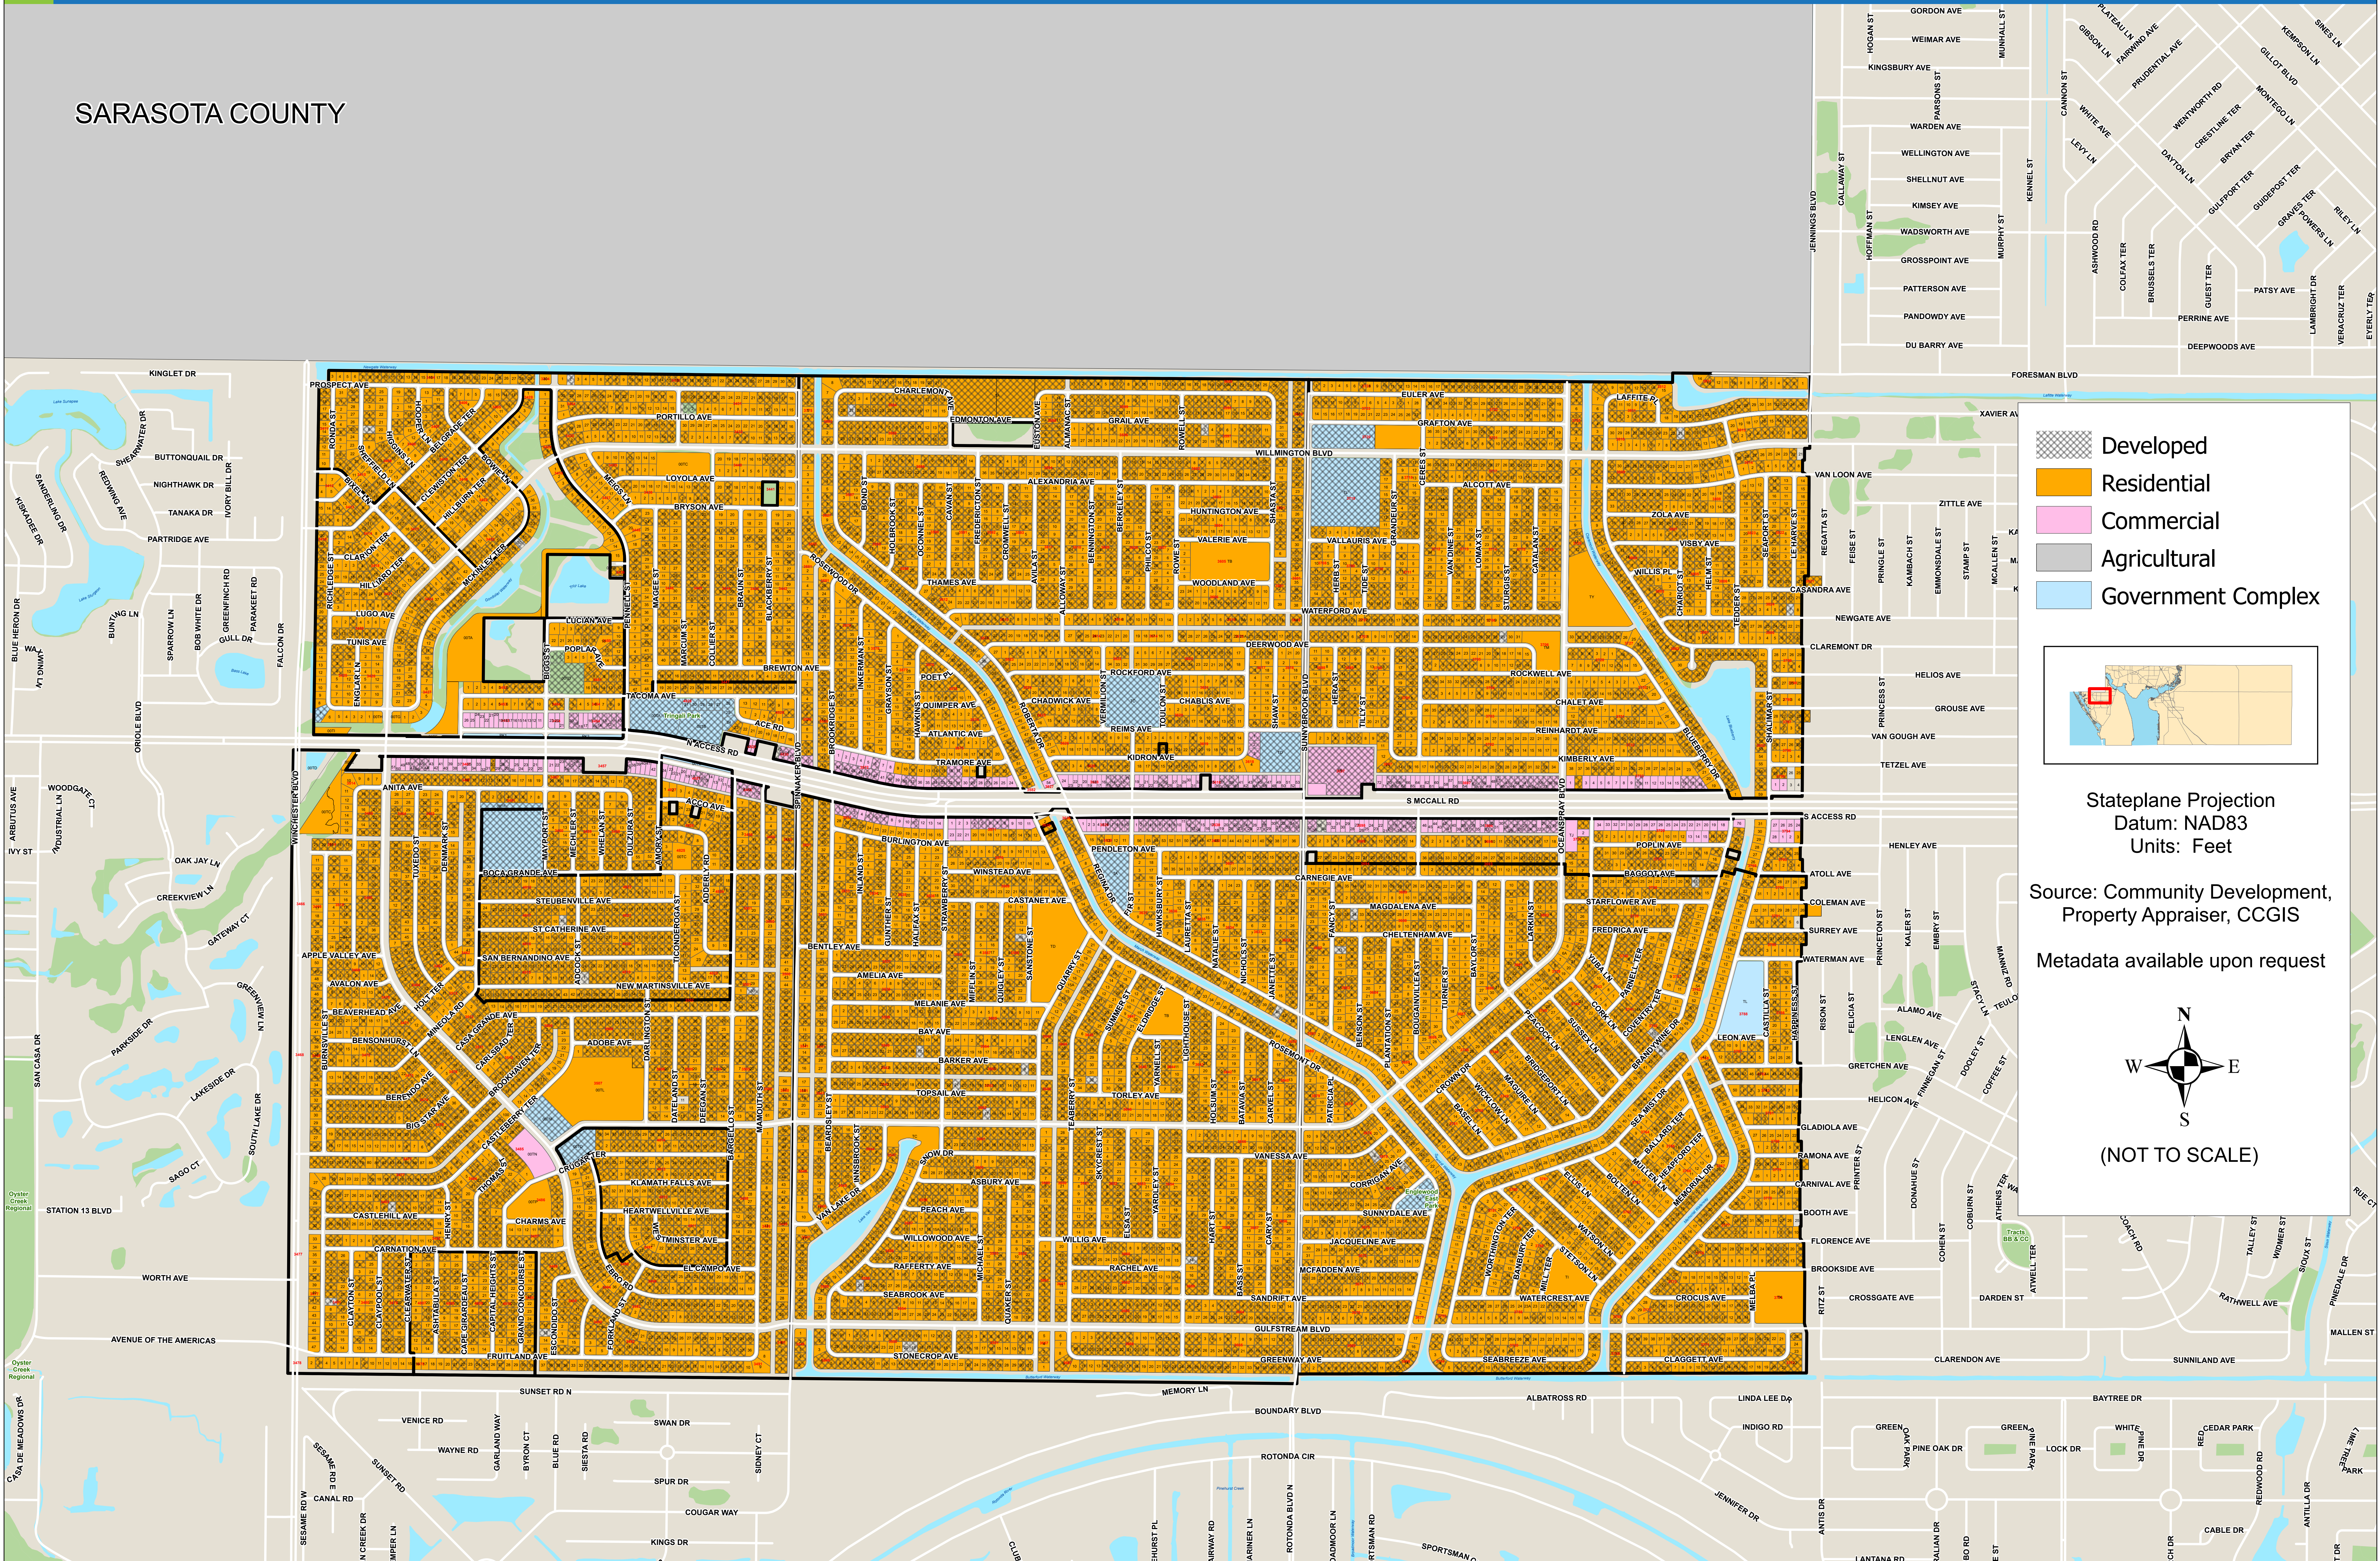

CHARLOTTE COUNTY

Port Charlotte Sections 62, 63, 64, 65, 69, 73, 74 and 84

CHARLOTTE COUNTY
Community Development

SARASOTA COUNTY

- Developed
- Residential
- Commercial
- Agricultural
- Government Complex

Stateplane Projection
Datum: NAD83
Units: Feet

Source: Community Development,
Property Appraiser, CCGIS

Metadata available upon request

(NOT TO SCALE)