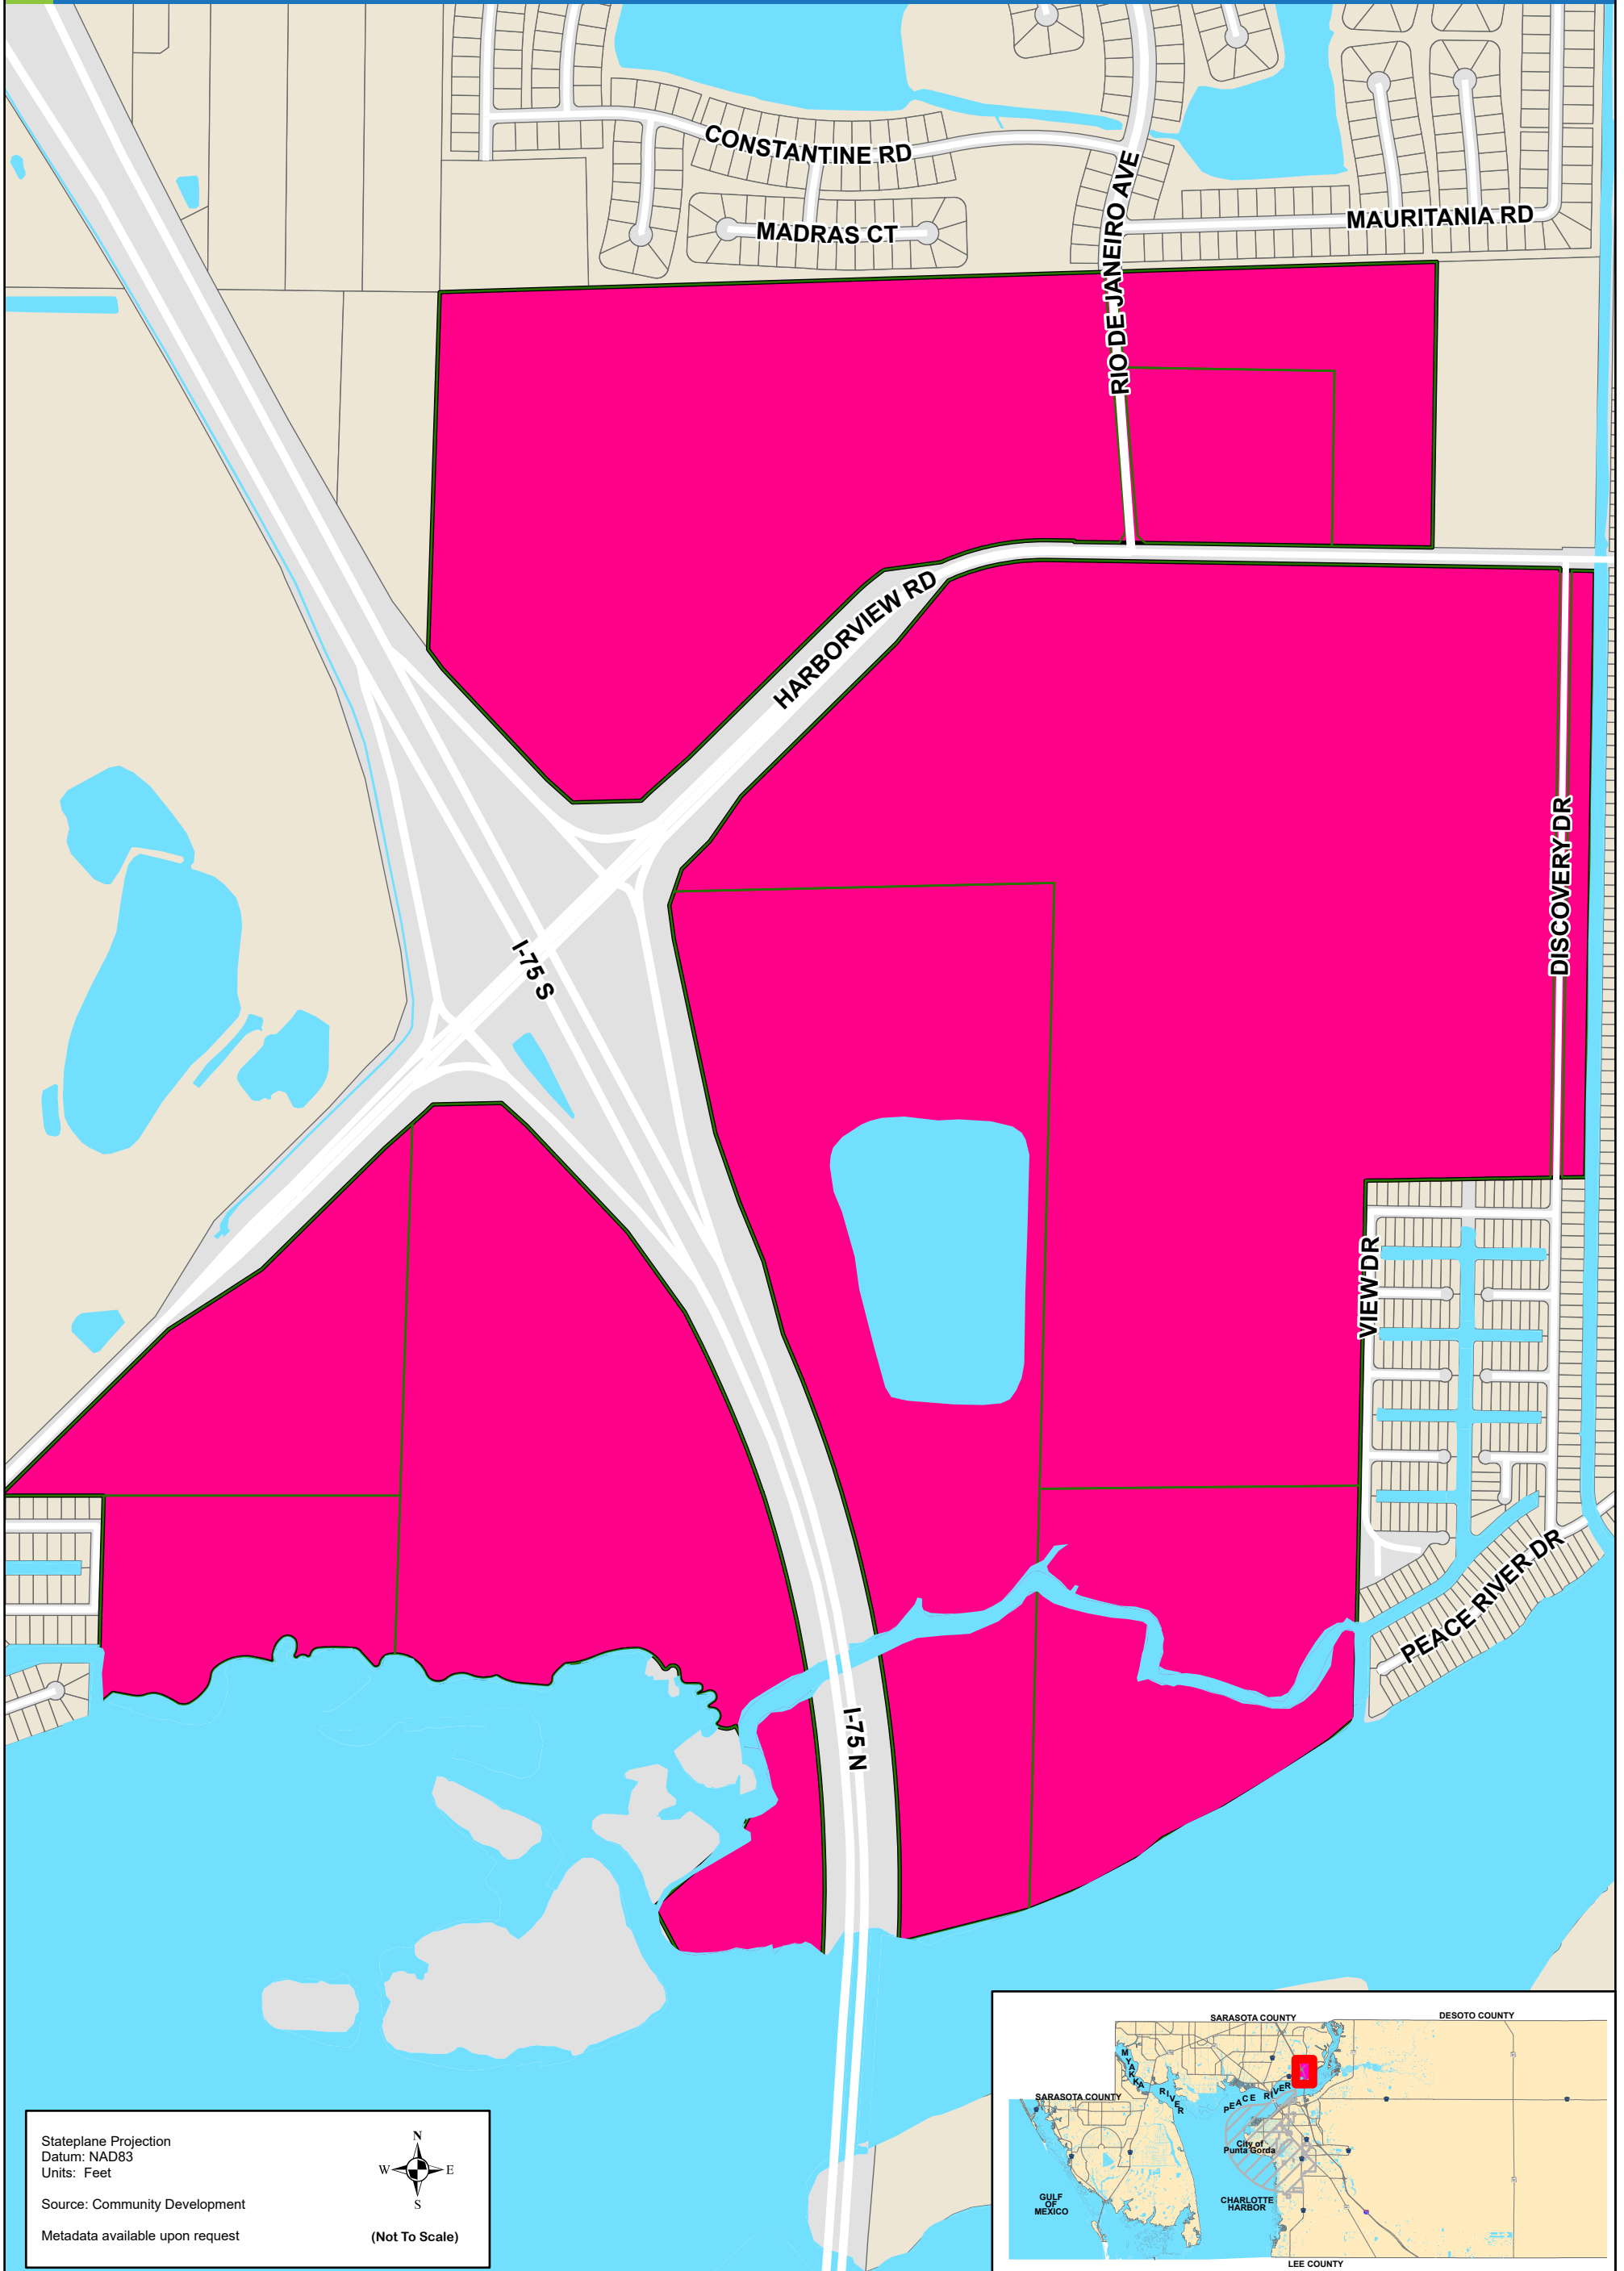

CHARLOTTE COUNTY

Harborview DRI

Stateplane Projection
Datum: NAD83
Units: Feet
Source: Community Development
Metadata available upon request

This map is a representation of compiled public information. It is believed to be an accurate and true depiction for the stated purpose, but Charlotte County and its employees make no guaranties, implied or otherwise, to the accuracy, or completeness. We therefore do not accept any responsibilities as to its use. This is not a survey or is it to be used for design. Reflected Dimensions are for Informational purposes only and may have been rounded to the nearest tenth. For precise dimensions, please refer to recorded plats and related documents.