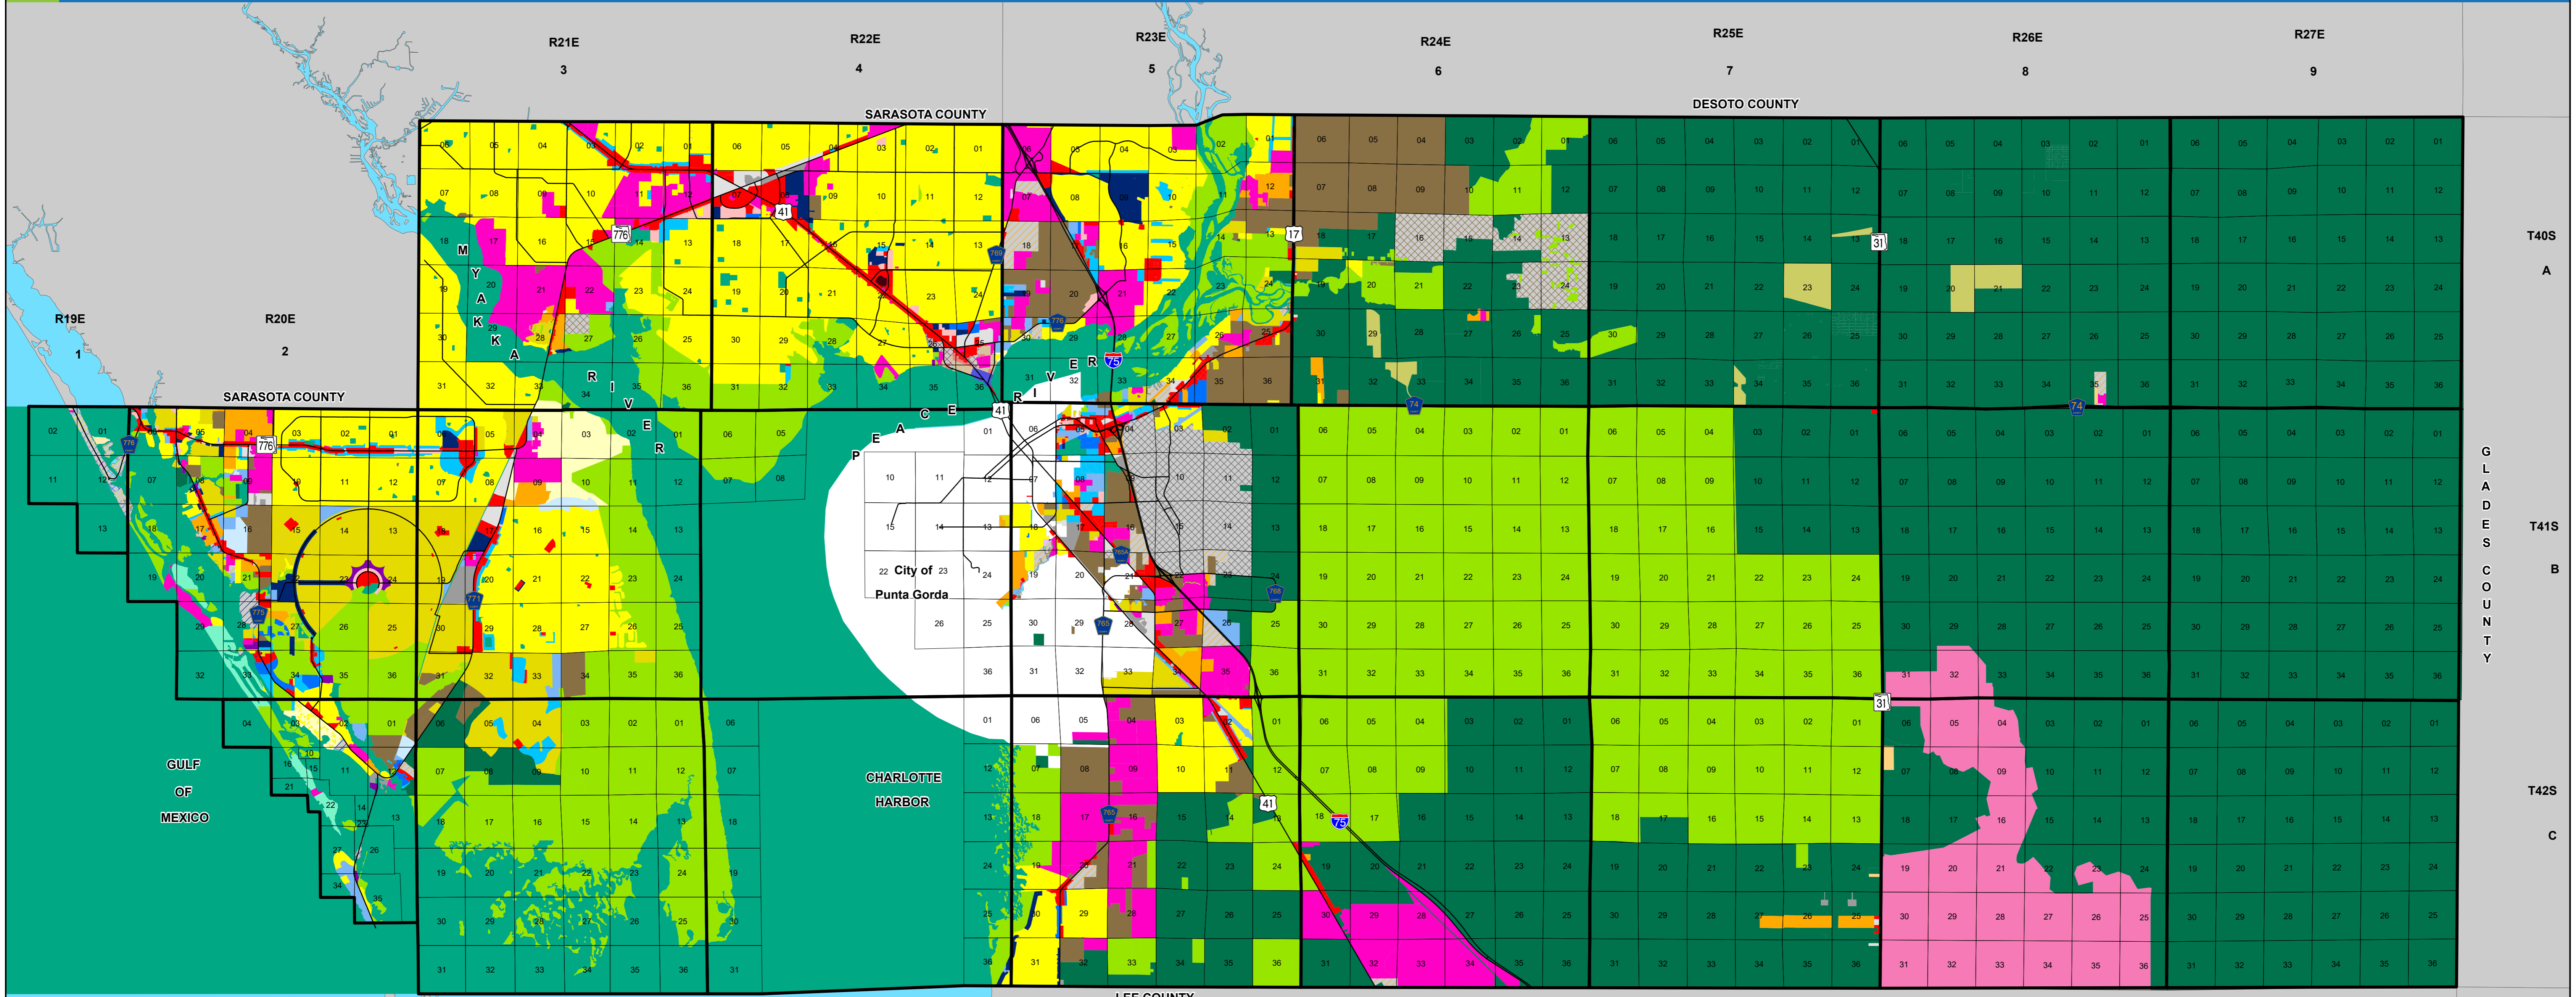

CHARLOTTE COUNTY

Zoning Districts

Stateplane Projection
 Datum: NAD83
 Units: Feet

Source: CCGIS,
 Community Development

Metadata available upon request

Open Space & Rural	MHP	RMF5	RE1	CT	Mixed Use
PKR	MSF1	MMF7.5	RE5	MCT	CHRW
AG	RSF2	RMF10	RVP	OMI	CR3.5
ES	RSF3.5	MMF10	BBI	Industrial	BOZD
MES	MSF3.5	RMF12	ECAP	CG	CHMU
EM	RSF5	MMF12	IG	MCG	CHNBR
Residential	MSF5	RMF15	II	CN	PD
MHC	RMF3.5	RMF-T			MU